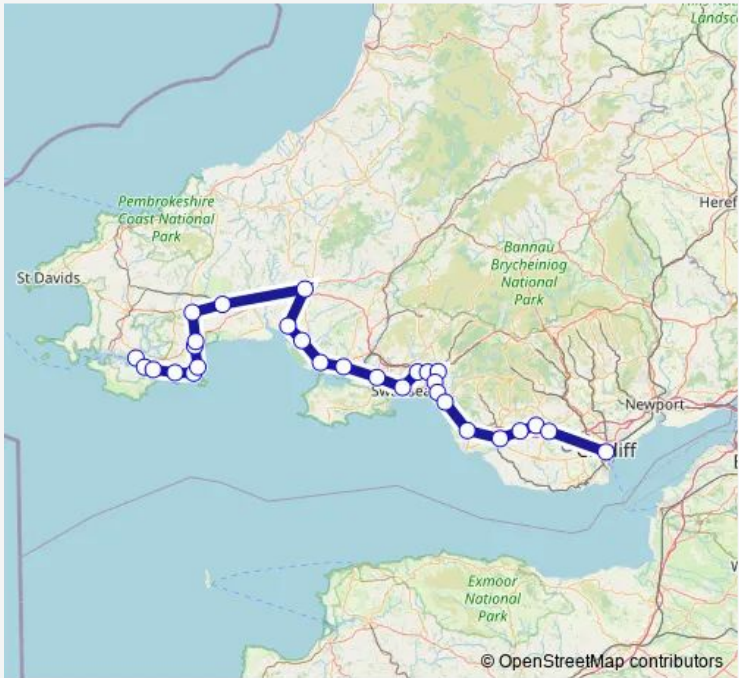

Rail Transport for Wales Pembroke Dock - Cardiff Central

[Go to website](#)

Direction
 Pembroke Dock — Cardiff Central
 29 stops
[Open route schedule](#)

- Pembroke Dock
- Pembroke
- Lamphey
- Manorbier
- Penally
- Tenby
- Saundersfoot
- Kilgetty
- Narberth
- Whitland
- Carmarthen
- Ferryside
- Kidwelly
- Pembrey & Burry Port
- Llanelli
- Gowerton
- Swansea
- Llansamlet
- Skewen
- Neath
- Briton Ferry

Route schedule
 Pembroke Dock — Cardiff Central

Monday	07:07-19:07
Tuesday	07:07-19:07
Wednesday	07:07-19:07
Thursday	07:07-19:07
Friday	07:07-19:07
Saturday	07:07-19:07
Sunday	—

Route info
 Direction: Pembroke Dock
 Stops: 29
 Trip Duration: 3 hour 36 min

Thursday 19:07

Friday —

Saturday —

Sunday —

Route info

Direction: Pembroke Dock

Stops: 28

Trip Duration: 3 hour 31 min