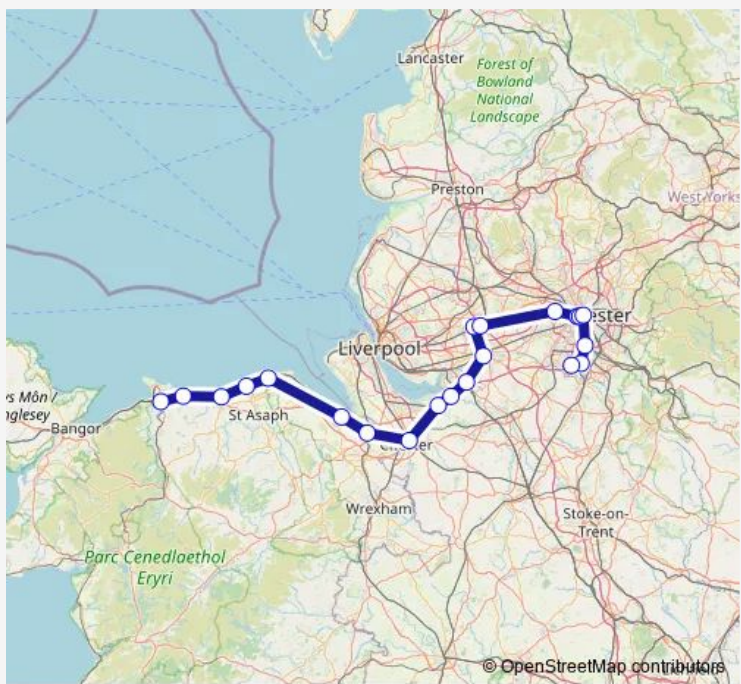

Rail Transport for Wales Manchester Airport - Llandudno Junction

[Go to website](#)

Direction
 Llandudno Junction — Manchester Airport
 21 stops
[Open route schedule](#)

- Llandudno Junction
- Colwyn Bay
- Abergele & Pensarn
- Rhyl
- Prestatyn
- Flint
- Shotton
- Chester
- Helsby
- Frodsham
- Runcorn East
- Warrington Bank Quay
- Earlestown
- Newton-le-Willows
- Eccles
- Deansgate
- Manchester Oxford Road
- Manchester Piccadilly
- East Didsbury
- Heald Green
- Manchester Airport

Direction

Manchester Airport — Llandudno Junction

21 stops

[Open route schedule](#)

Manchester Airport

Heald Green

East Didsbury

Manchester Piccadilly

Manchester Oxford Road

Deansgate

Eccles

Newton-le-Willows

Earlestown

Warrington Bank Quay

Runcorn East

Frodsham

Saturday 10:25

Sunday —

Route info

Direction: Manchester Airport

Stops: 21

Trip Duration: 2 hour 23 min

Transport for Wales Rail time schedules and route maps are available in an offline PDF at busmaps.com. Use the busmaps.com website to see live bus times, train schedule or subway schedule, and step-by-step directions for all public transit in Manchester