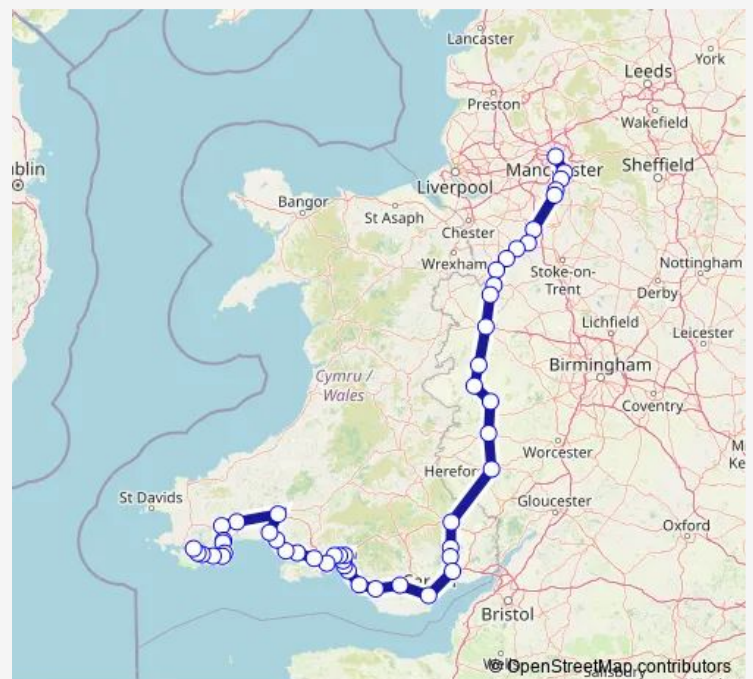

### Route schedule

Manchester Piccadilly — Pembroke Dock

Monday

—

Tuesday

—

Wednesday

—

### Route info

Direction: Manchester Piccadilly

Stops: 43

Trip Duration: 6 hour 57 min

■ Transport for Wales — Manchester Piccadilly - Pembroke Dock

Pontyclun

Bridgend

Pyle