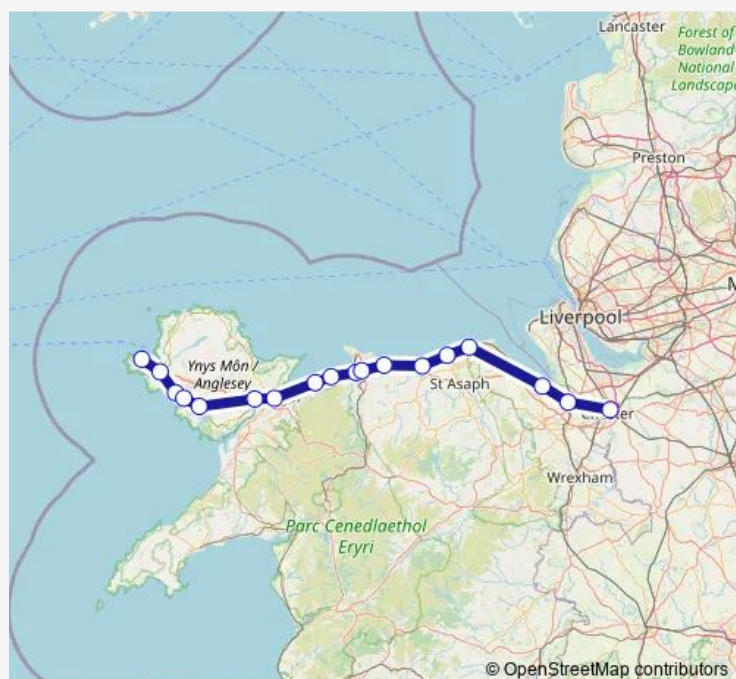

### Route info

Direction: Chester

Stops: 16

Trip Duration: 1 hour 59 min

## Route info

Direction: Holyhead

Stops: 18

Trip Duration: 1 hour 49 min