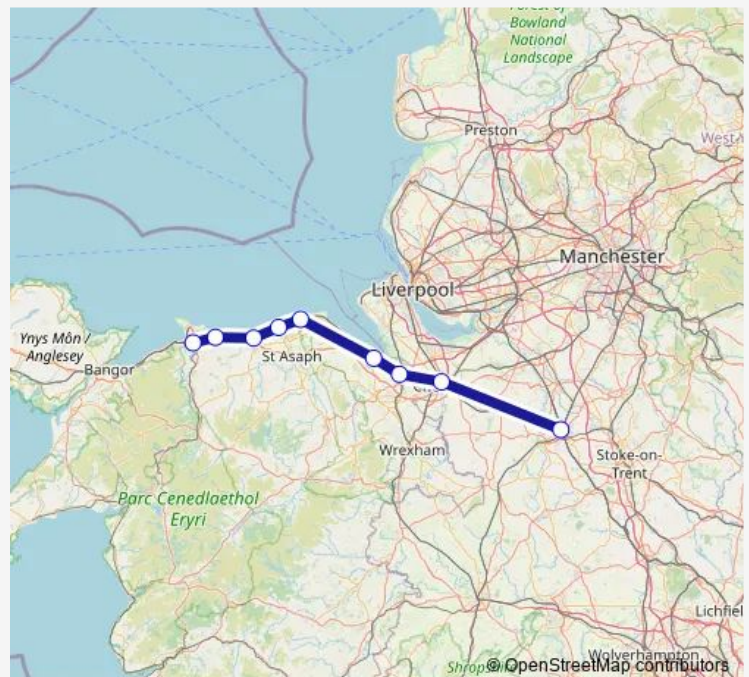

Rail Transport for Wales Llandudno Junction - Crewe

[Go to website](#)

Direction

Crewe — Llandudno Junction

9 stops

[Open route schedule](#)

Crewe

Chester

Crewe — Llandudno Junction

Monday 21:21

Tuesday 21:21

Wednesday 21:21

Thursday 21:21

Friday —

Saturday —

Sunday —

Route info

Direction: Crewe

Stops: 9

Trip Duration: 1 hour 16 min

Transport for Wales — Llandudno Junction - Crewe

Direction

Llandudno Junction — Crewe

9 stops

[Open route schedule](#)

Llandudno Junction

Colwyn Bay

Abergele & Pensarn

Rhyl

Prestatyn

Flint

Shotton