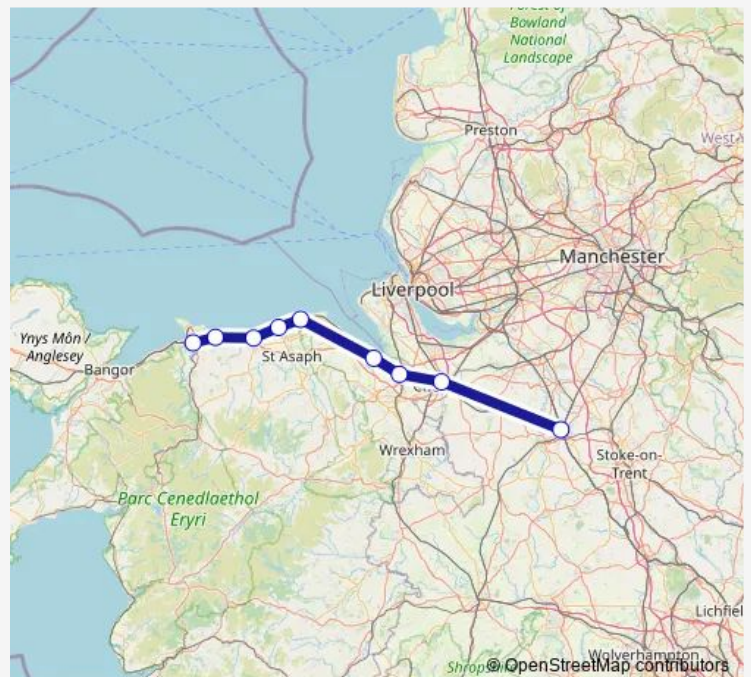

### Route schedule

Crewe — Llandudno Junction

Monday 21:21

Tuesday 21:21

Wednesday 21:21

Thursday 21:21

Friday —

Saturday —

### Route info

Direction: Crewe

Stops: 9

Trip Duration: 1 hour 16 min

Transport for Wales — Llandudno Junction - Crewe

**Direction**

Llandudno Junction — Crewe

9 stops