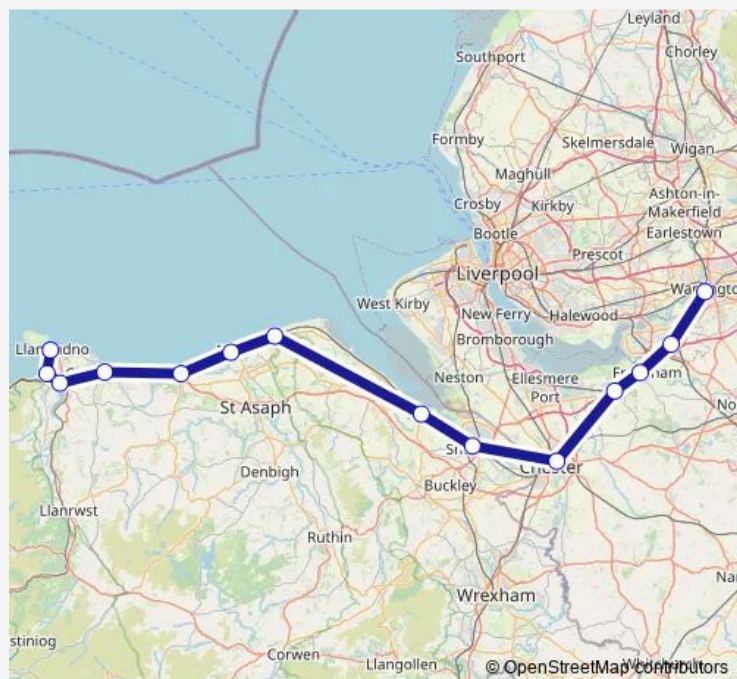

Runcorn East

Warrington Bank Quay

Route schedule

Llandudno — Warrington Bank Quay

Monday 19:42

Tuesday 19:42

Wednesday 19:42

Thursday 19:42

Friday —

Saturday 06:42-19:42

Sunday —

Route info

Direction: Llandudno

Stops: 14

Trip Duration: 1 hour 38 min

**Direction**

Warrington Bank Quay — Llandudno

14 stops

[Open route schedule](#)

Warrington Bank Quay

Runcorn East

Frodsham

Helsby

Chester