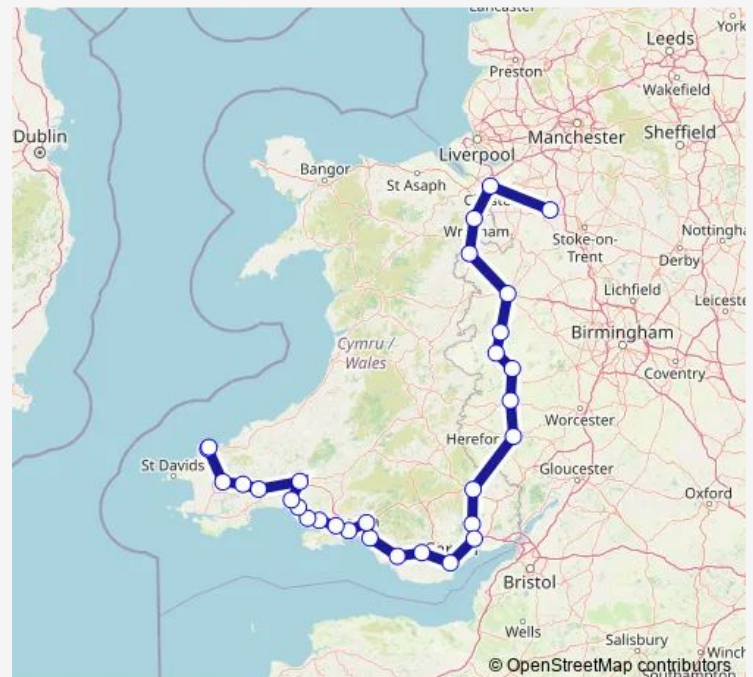

Rail Transport for Wales Fishguard Harbour - Crewe

[Go to website](#)

Direction

Crewe — Fishguard Harbour

31 stops

[Open route schedule](#)

- Crewe
- Chester
- Wrexham General
- Gobowen
- Shrewsbury
- Church Stretton
- Craven Arms
- Ludlow
- Leominster
- Hereford
- Abergavenny
- Pontypool & New Inn
- Cwmbran
- Newport (South Wales)
- Cardiff Central
- Pontyclun
- Bridgend
- Port Talbot Parkway
- Neath
- Swansea
- Gowerton

Route schedule

Crewe — Fishguard Harbour

Monday	—
Tuesday	—
Wednesday	—
Thursday	—
Friday	—
Saturday	15:25
Sunday	—

Route info

Direction: Crewe

Stops: 31

Trip Duration: 6 hour 2 min

Transport for Wales — Fishguard Harbour - Crewe

Fishguard & Goodwick

Fishguard Harbour

Direction

Crewe — Fishguard Harbour

30 stops

[Open route schedule](#)

Crewe

Chester

—

Friday

—

Saturday

09:15

Sunday

—

Route info