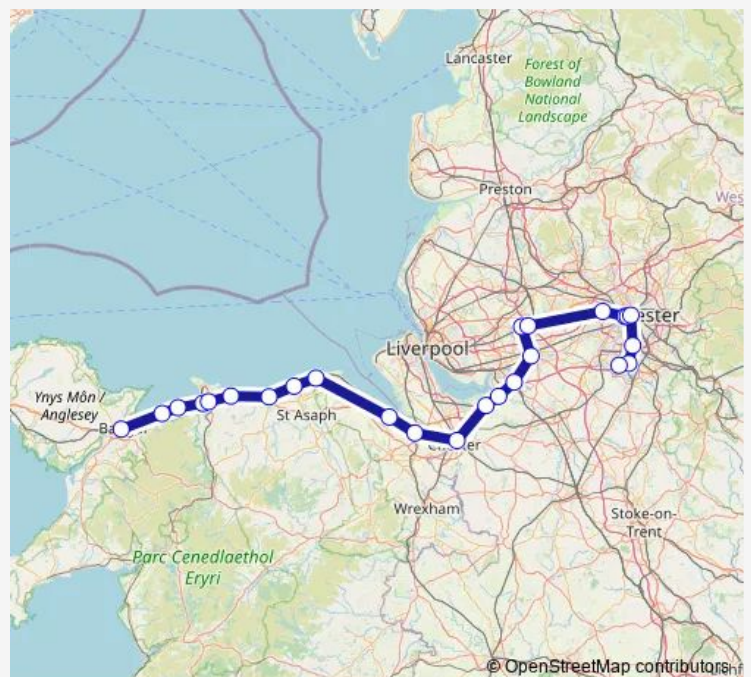

Rail Transport for Wales Bangor (Gwynedd) - Manchester Airport

[Go to website](#)

Direction

Bangor (Gwynedd) — Manchester Airport

25 stops

[Open route schedule](#)

Bangor (Gwynedd)

Llanfairfechan

13:32

Sunday

—

Route info

Direction: Bangor (Gwynedd)

Stops: 25

Trip Duration: 2 hour 43 min

Manchester Piccadilly

East Didsbury

Heald Green

Manchester Airport

Direction

Manchester Airport — Bangor (Gwynedd)

25 stops

[Open route schedule](#)

Manchester Airport

Heald Green

East Didsbury

Manchester Piccadilly

Manchester Oxford Road

Deansgate

Eccles

Newton-le-Willows

Earlestown