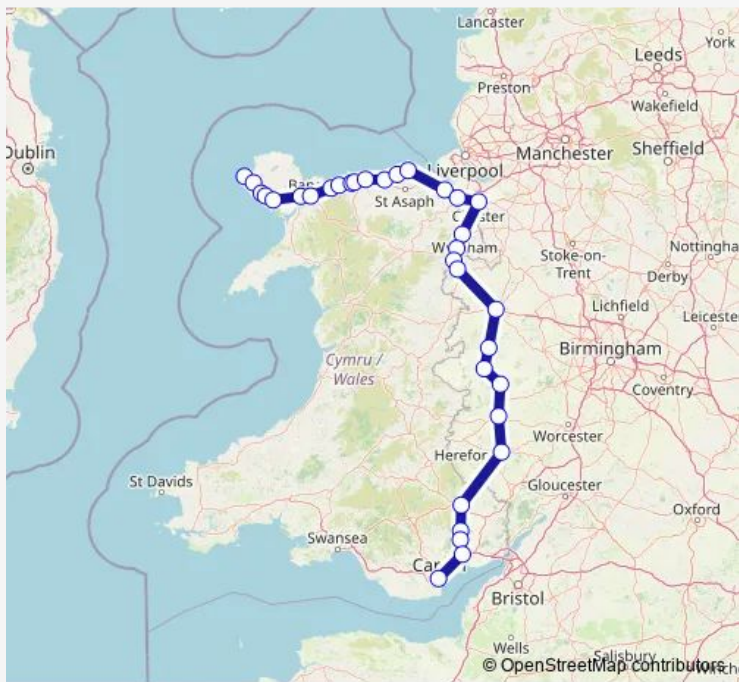

Rail Transport for Wales Holyhead - Cardiff Central

[Go to website](#)

Direction
 Holyhead — Llanelli

31 stops

[Open route schedule](#)

- Holyhead
- Valley
- Llanfairpwll
- Bangor (Gwynedd)
- Penmaenmawr
- Llandudno Junction
- Colwyn Bay
- Abergele & Pensarn
- Rhyl
- Prestatyn
- Flint
- Shotton
- Chester
- Wrexham General
- Ruabon
- Chirk
- Gobowen
- Shrewsbury
- Church Stretton
- Craven Arms
- Ludlow

Route schedule
 Holyhead — Llanelli

Monday	10:40
Tuesday	10:40
Wednesday	10:40
Thursday	10:40
Friday	10:40
Saturday	—
Sunday	—

Route info

Direction: Holyhead

Stops: 31

Trip Duration: 5 hour 44 min

Transport for Wales — Holyhead - Cardiff Central **BusMaps**

Leominster

Hereford

Abergavenny

Newport (South Wales)

Cardiff Central

Pontyclun

Bridgend

Pyle

Route info

Direction: Holyhead

Stops: 33

Trip Duration: 4 hour 57 min

Ludlow

Leominster

Hereford

Abergavenny