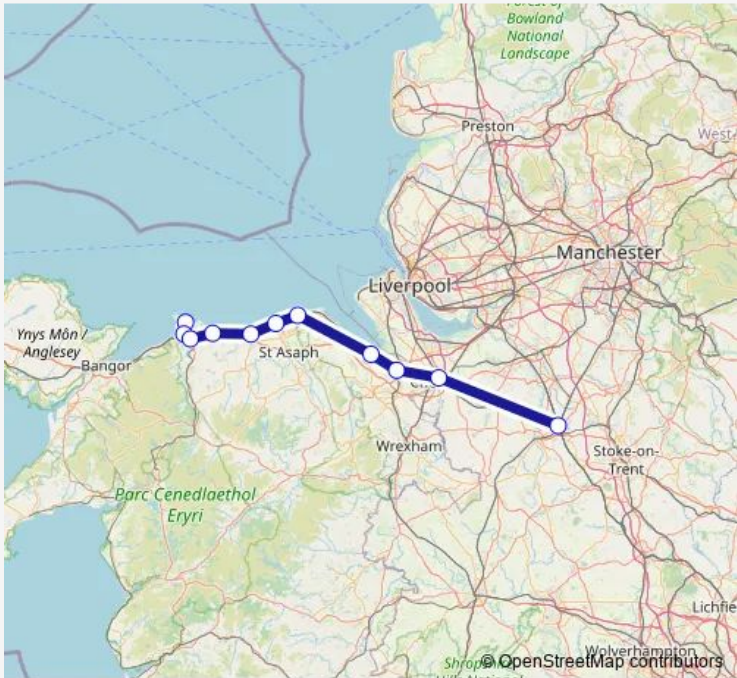

Rail Transport for Wales Llandudno - Crewe

[Go to website](#)

Direction
 Llandudno — Crewe
 11 stops
[Open route schedule](#)

- Llandudno
- Deganwy
- Llandudno Junction
- Colwyn Bay
- Abergele & Pensarn
- Rhyl
- Prestatyn
- Flint
- Shotton
- Chester
- Crewe

Route schedule
 Llandudno — Crewe

Monday	20:43-21:51
Tuesday	20:43-21:51
Wednesday	20:43-21:51
Thursday	20:43-21:51
Friday	20:43-21:51
Saturday	20:43-21:48
Sunday	—

Route info
 Direction: Llandudno
 Stops: 11
 Trip Duration: 1 hour 36 min