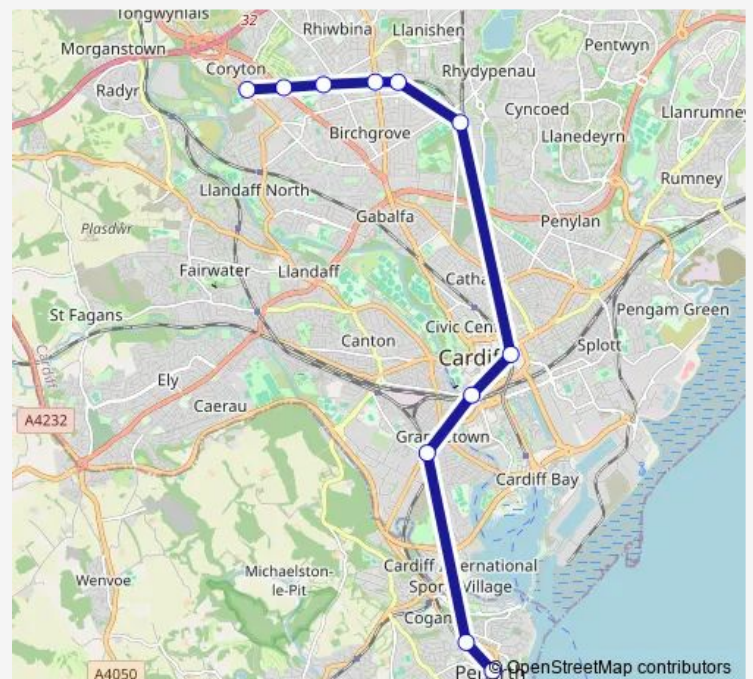

Cardiff Queen Street

Heath Low Level

Ty Glas

Birchgrove

Rhiwbina

Whitchurch (Cardiff)

Coryton

### Route schedule

Penarth — Coryton

Monday 06:05-22:05

Tuesday 06:05-22:05

Wednesday 06:05-22:05

Thursday 06:05-22:05

Friday 06:05-22:05

Saturday 06:05-22:05

### Route info

Direction: Penarth

Stops: 11

Trip Duration: 0 hour 34 min

**Direction**

Coryton — Penarth

11 stops

[Open route schedule](#)

## Route info

Direction: Coryton

Stops: 11

Trip Duration: 0 hour 36 min

Transport for Wales Rail time schedules and route maps are available in an offline PDF at [busmaps.com](https://busmaps.com). Use the [busmaps.com](https://busmaps.com) website to see live bus times, train schedule or subway schedule, and step-by-step directions for all public transit in Cardiff