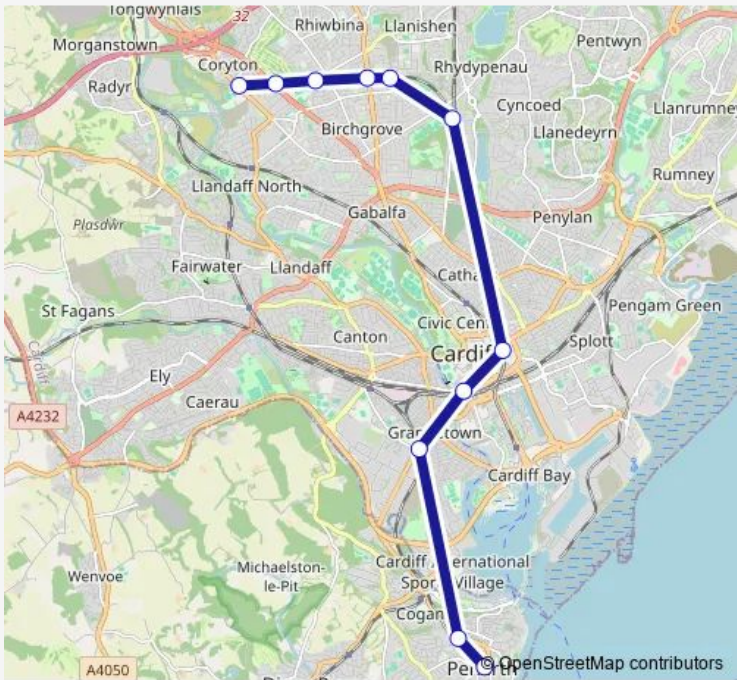

Rail Transport for Wales Coryton - Penarth

[Go to website](#)

Direction
 Penarth — Coryton
 11 stops
[Open route schedule](#)

- Penarth
- Dingle Road
- Grangetown (Cardiff)
- Cardiff Central
- Cardiff Queen Street
- Heath Low Level
- Ty Glas
- Birchgrove
- Rhiwbina
- Whitchurch (Cardiff)
- Coryton

Route schedule
 Penarth — Coryton

Monday	06:05-22:05
Tuesday	06:05-22:05
Wednesday	06:05-22:05
Thursday	06:05-22:05
Friday	06:05-22:05
Saturday	06:05-22:05
Sunday	—

Route info
 Direction: Penarth
 Stops: 11
 Trip Duration: 0 hour 34 min

Direction

Coryton — Penarth

11 stops

[Open route schedule](#)

Coryton

Whitchurch (Cardiff)

Rhiwbina

Birchgrove

Route info

Direction: Coryton

Stops: 11

Trip Duration: 0 hour 36 min

Transport for Wales Rail time schedules and route maps are available in an offline PDF at [busmaps.com](#). Use the [busmaps.com](#) website to see live bus times, train schedule or subway schedule, and step-by-step directions for all public transit in Cardiff