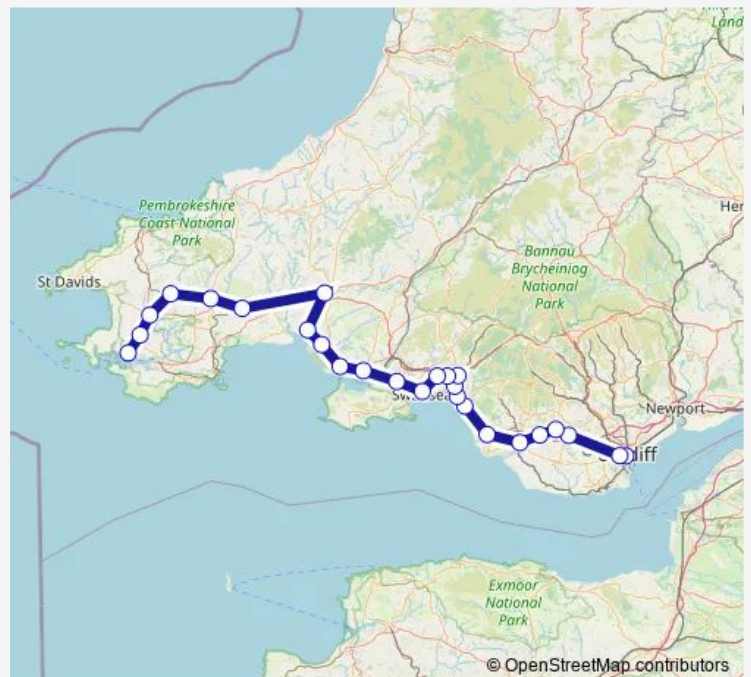

Direction

Cardiff Central — Milford Haven

26 stops

[Open route schedule](#)

- Cardiff Central
- Ninian Park
- Pontyclun
- Llanharan
- Pencoed
- Bridgend
- Pyle
- Port Talbot Parkway
- Baglan
- Briton Ferry
- Neath
- Skewen
- Llansamlet
- Swansea
- Gowerton
- Llanelli
- Pembrey & Burry Port
- Kidwelly
- Ferryside
- Carmarthen
- Whitland

Route schedule

Cardiff Central — Milford Haven

Monday	05:35-17:45
Tuesday	05:34-17:45
Wednesday	05:34-17:45
Thursday	05:34-17:45
Friday	05:34-17:45
Saturday	05:42-17:45
Sunday	08:24-20:19

Route info

Direction: Cardiff Central

Stops: 26

Trip Duration: 3 hour 8 min

Clunderwen

Clarbeston Road

Haverfordwest

Johnston (Pembrokeshire)

Milford Haven

Transport for Wales Rail time schedules and route maps are available in an offline PDF at busmaps.com. Use the busmaps.com website to see live bus times, train schedule or subway schedule, and step-by-step directions for all public transit in Port Talbot