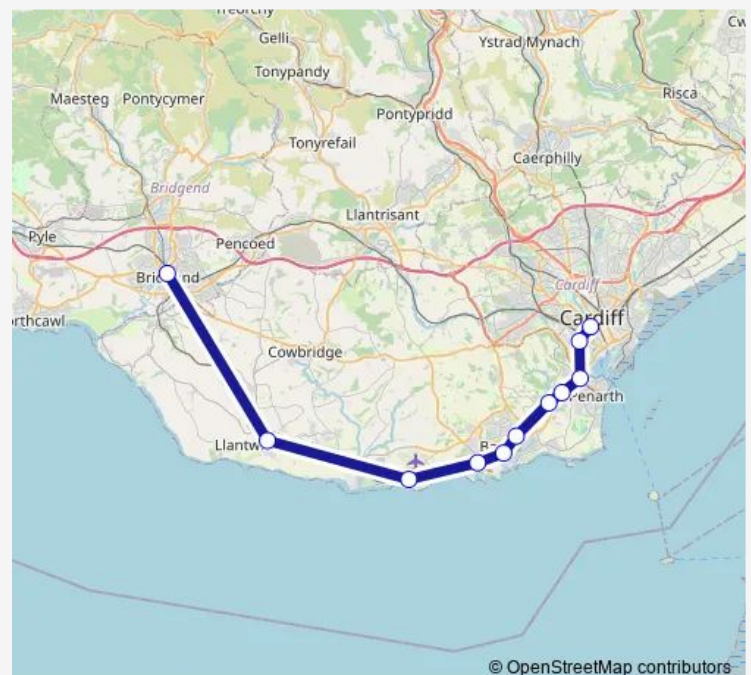

Barry Docks

Cadoxton

Dinas Powys

Eastbrook

Cogan

Grangetown (Cardiff)

Cardiff Central

### Route schedule

Bridgend — Cardiff Central

Monday 21:39-22:42

Tuesday 21:39-22:42

Wednesday 05:40-22:42

Thursday 21:39-22:42

Friday 21:39-22:40

Saturday 21:39-22:40

### Route info

Direction: Bridgend

Stops: 11

Trip Duration: 1 hour 1 min

Transport for Wales Rail time schedules and route maps are available in an offline PDF at [busmaps.com](https://busmaps.com). Use the [busmaps.com](https://busmaps.com) website to see live bus times, train schedule or subway schedule, and step-by-step directions for all public transit in Cardiff