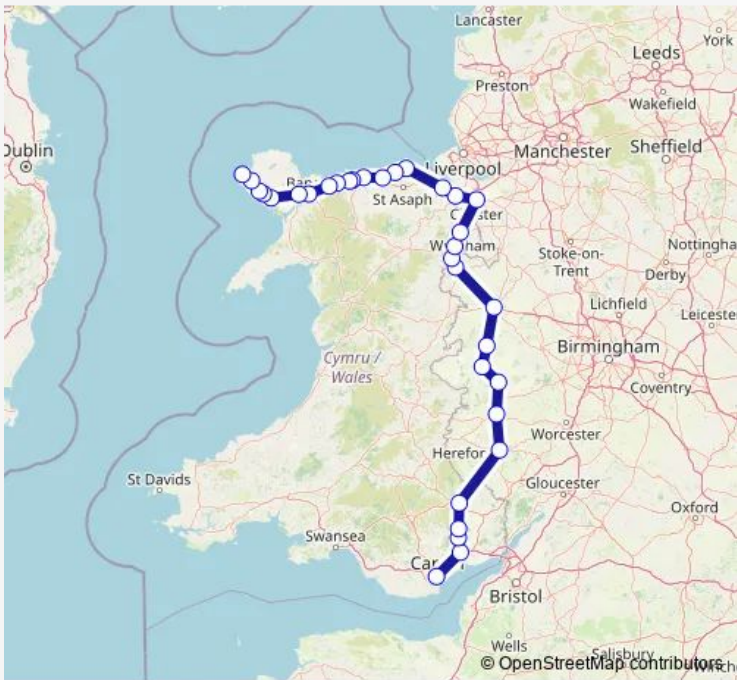

Rail Transport for Wales Cardiff Central - Holyhead

[Go to website](#)

Direction
Holyhead — Cardiff Central
31 stops
[Open route schedule](#)

- Holyhead
- Valley
- Llanfairpwll
- Bangor (Gwynedd)
- Llanfairfechan
- Penmaenmawr
- Conwy
- Llandudno Junction
- Colwyn Bay
- Abergele & Pensarn
- Rhyl
- Prestatyn
- Flint
- Shotton
- Chester
- Crewe
- Nantwich
- Wrenbury
- Prees
- Wem
- Shrewsbury

Route schedule
Holyhead — Cardiff Central

Monday	—
Tuesday	—
Wednesday	—
Thursday	—
Friday	—
Saturday	14:28
Sunday	—

Route info
Direction: Holyhead
Stops: 31
Trip Duration: 4 hour 53 min

Transport for Wales — Cardiff Central - Holyhead **BusMaps**