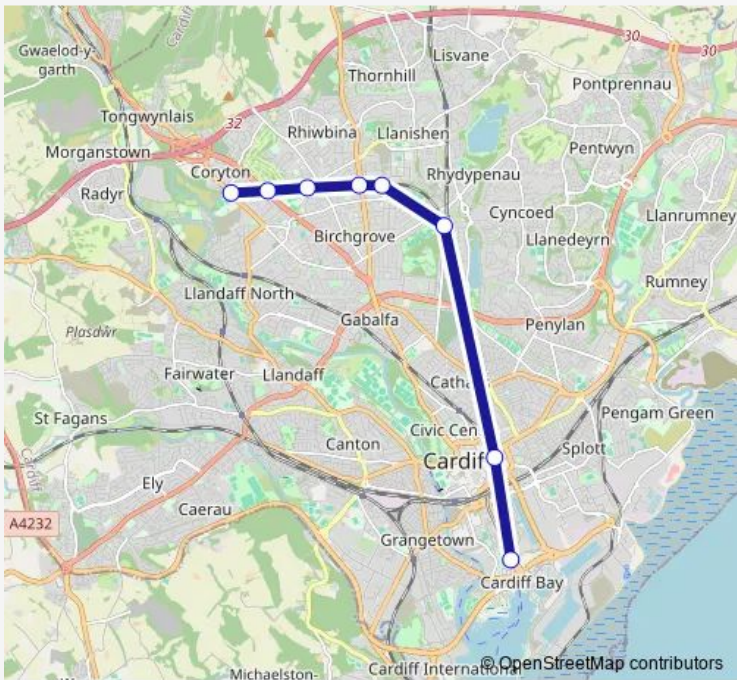

**Direction**  
 Coryton — Cardiff Bay  
 8 stops  
[Open route schedule](#)

- Coryton
- Whitchurch (Cardiff)
- Rhiwbina
- Birchgrove
- Ty Glas
- Heath Low Level
- Cardiff Queen Street
- Cardiff Bay

Route schedule  
 Coryton — Cardiff Bay

Monday	06:12-22:42
Tuesday	06:12-22:42
Wednesday	06:12-22:42
Thursday	06:12-22:42
Friday	06:12-22:42
Saturday	06:12-22:44
Sunday	—

Route info  
 Direction: Coryton  
 Stops: 8  
 Trip Duration: 0 hour 20 min

**Direction**

Cardiff Bay — Coryton

8 stops

[Open route schedule](#)

Cardiff Bay

Cardiff Queen Street

Heath Low Level

Ty Glas

## Route info

Direction: Cardiff Bay

Stops: 8

Trip Duration: 0 hour 21 min

Transport for Wales Rail time schedules and route maps are available in an offline PDF at [busmaps.com](https://busmaps.com). Use the [busmaps.com](https://busmaps.com) website to see live bus times, train schedule or subway schedule, and step-by-step directions for all public transit in Cardiff