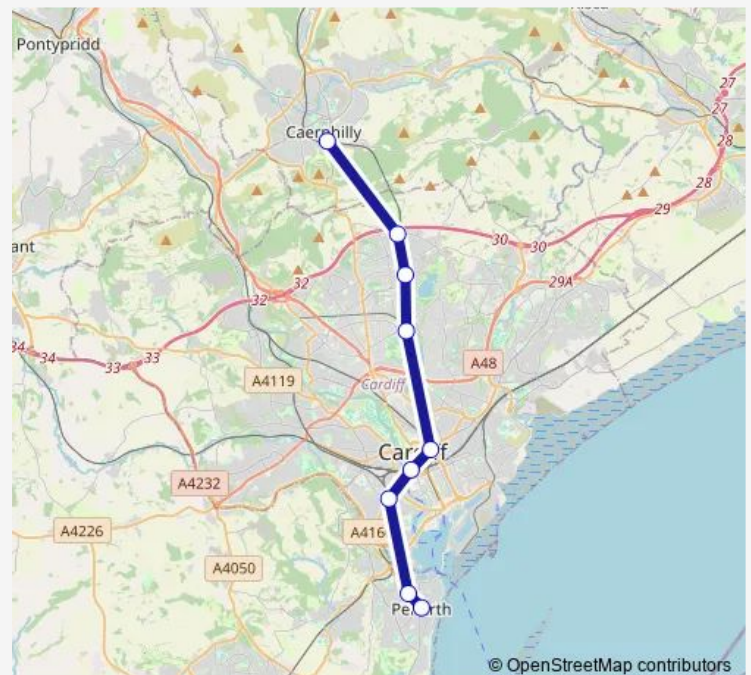

Rail Transport for Wales Caerphilly - Penarth

[Go to website](#)**Direction**

Caerphilly — Penarth

9 stops

[Open route schedule](#)

Caerphilly

Lisvane & Thornhill

Llanishen

Heath High Level

Cardiff Queen Street

Cardiff Central

Grangetown (Cardiff)

Dingle Road

Penarth

Route schedule

Caerphilly — Penarth

Monday 06:29-18:29

Tuesday 06:29-18:29

Wednesday 06:29-18:29

Thursday 06:29-18:29

Friday 06:29-18:29

Saturday 06:29-18:29

Sunday —

Route info

Direction: Caerphilly

Stops: 9

Trip Duration: 0 hour 34 min

Transport for Wales — Penarth - Caerphilly

BusMaps

Direction

Penarth — Caerphilly

9 stops