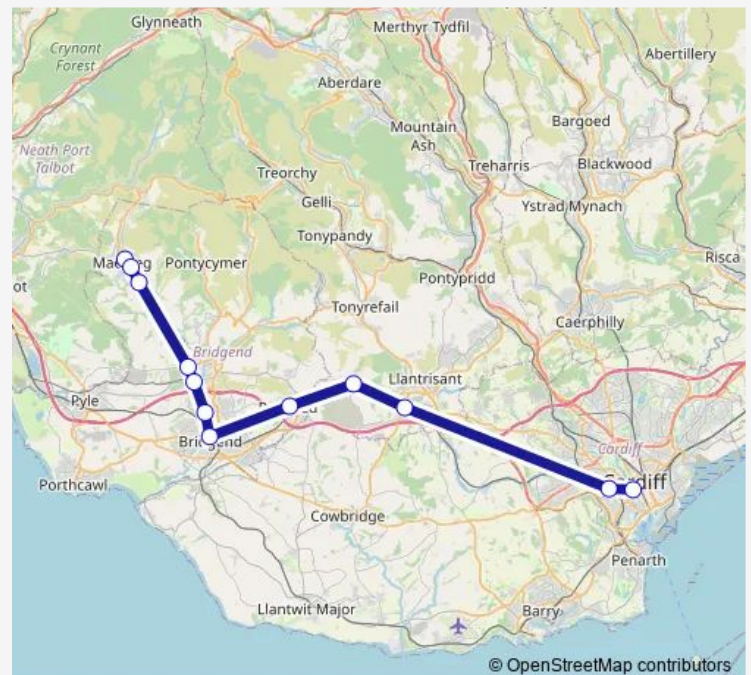

### Route schedule

Cardiff Central — Maesteg

Monday 06:13-23:24

Tuesday 06:13-23:24

Wednesday 06:13-23:24

Thursday 06:13-23:24

Friday 06:13-23:24

Saturday 06:13-23:15

### Route info

Direction: Cardiff Central

Stops: 11

Trip Duration: 0 hour 51 min