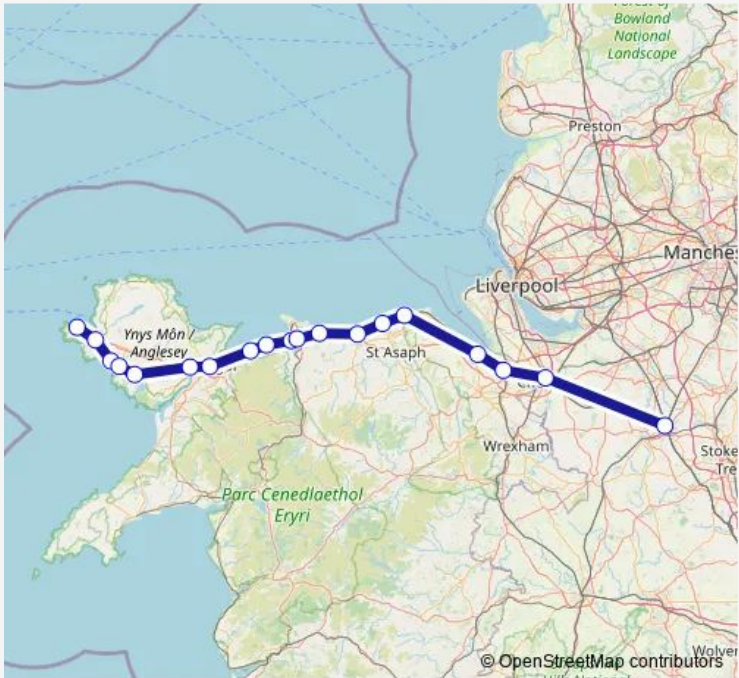

Rail Transport for Wales Crewe - Holyhead

[Go to website](#)

Direction
 Holyhead — Crewe
 19 stops
[Open route schedule](#)

- Holyhead
- Valley
- Rhosneigr
- Ty Croes
- Bodorgan
- Llanfairpwll
- Bangor (Gwynedd)
- Llanfairfechan
- Penmaenmawr
- Conwy
- Llandudno Junction
- Colwyn Bay
- Abergele & Pensarn
- Rhyl
- Prestatyn
- Flint
- Shotton
- Chester
- Crewe

Route schedule
 Holyhead — Crewe

Monday	18:31
Tuesday	18:31
Wednesday	18:31
Thursday	18:31
Friday	18:31
Saturday	18:27
Sunday	19:30-20:32

Route info
 Direction: Holyhead
 Stops: 19
 Trip Duration: 2 hour 22 min

Direction

Holyhead — Crewe

14 stops

[Open route schedule](#)

Holyhead

Valley

Llanfairpwll

Bangor (Gwynedd)

Sunday

15:30-17:28

Route info

Direction: Holyhead

Stops: 16

Trip Duration: 2 hour 13 min

Direction

Crewe — Holyhead