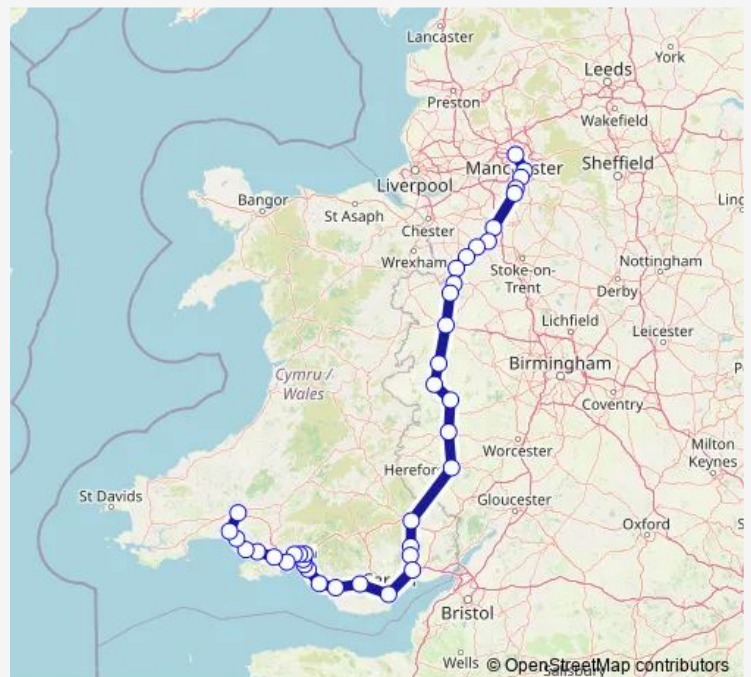

Saturday 07:30-17:30

Sunday 18:30

Route info

Direction: Manchester Piccadilly

Stops: 39

Trip Duration: 5 hour 29 min

Transport for Wales — Manchester Piccadilly - Carmarthen

Newport (South Wales)

Cardiff Central

Pontyclun

Bridgend

Pyle

Port Talbot Parkway

Baglan

Briton Ferry

Neath

Friday

—

Saturday

—

Sunday

18:30

Route info

Direction: Manchester Piccadilly

Stops: 34

Trip Duration: 5 hour 36 min

Port Talbot Parkway

Neath

Swansea

Gowerton

Llanelli

Pembrey & Burry Port