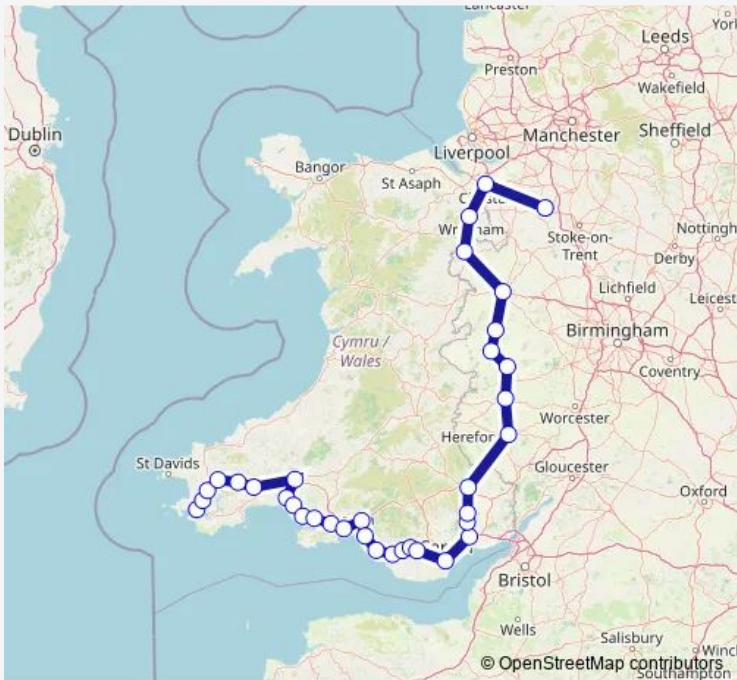

Direction
 Crewe — Milford Haven
 31 stops
[Open route schedule](#)

- Crewe
- Chester
- Wrexham General
- Gobowen
- Shrewsbury
- Craven Arms
- Ludlow
- Leominster
- Hereford
- Abergavenny
- Cwmbran
- Newport (South Wales)
- Cardiff Central
- Pontyclun
- Bridgend
- Pyle
- Port Talbot Parkway
- Neath
- Swansea
- Gowerton
- Llanelli

Route schedule
 Crewe — Milford Haven

Monday	—
Tuesday	—
Wednesday	—
Thursday	—
Friday	—
Saturday	—
Sunday	12:25-14:35

Route info
 Direction: Crewe
 Stops: 31
 Trip Duration: 6 hour 41 min

Transport for Wales — Milford Haven - Crewe **BusMaps**