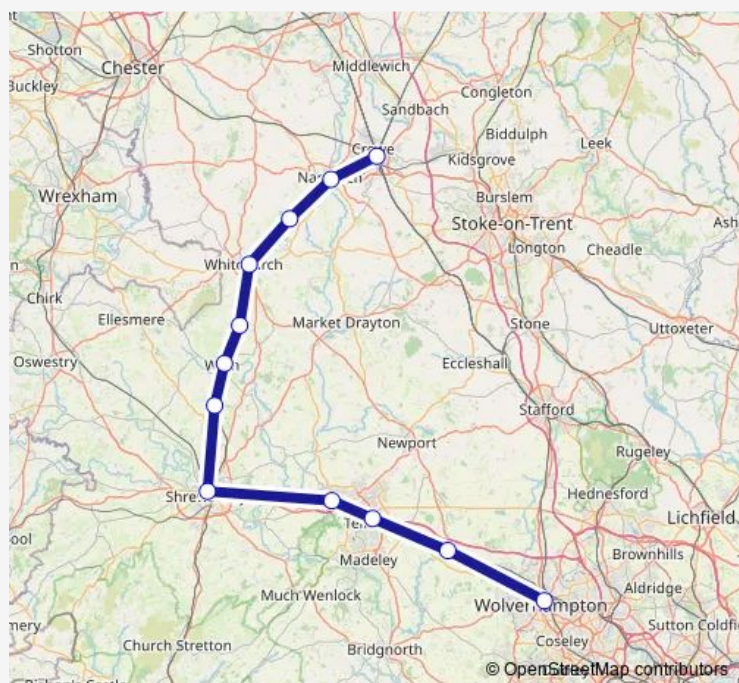

### Direction

Crewe — Wolverhampton

12 stops

[Open route schedule](#)

- Crewe
- Nantwich
- Wrenbury
- Whitchurch (Shropshire)
- Prees
- Wem
- Yorton
- Shrewsbury
- Wellington (Shropshire)
- Telford Central
- Cosford
- Wolverhampton

### Route schedule

Crewe — Wolverhampton

Monday	—
Tuesday	—
Wednesday	—
Thursday	—
Friday	—
Saturday	06:36-07:34
Sunday	—

### Route info

Direction: Crewe

Stops: 12

Trip Duration: 1 hour 35 min

**Direction**

Wolverhampton — Crewe

12 stops

[Open route schedule](#)

## Route info

Direction: Wolverhampton

Stops: 12

Trip Duration: 1 hour 25 min

Transport for Wales Rail time schedules and route maps are available in an offline PDF at [busmaps.com](https://busmaps.com). Use the [busmaps.com](https://busmaps.com) website to see live bus times, train schedule or subway schedule, and step-by-step directions for all public transit in Shrewsbury