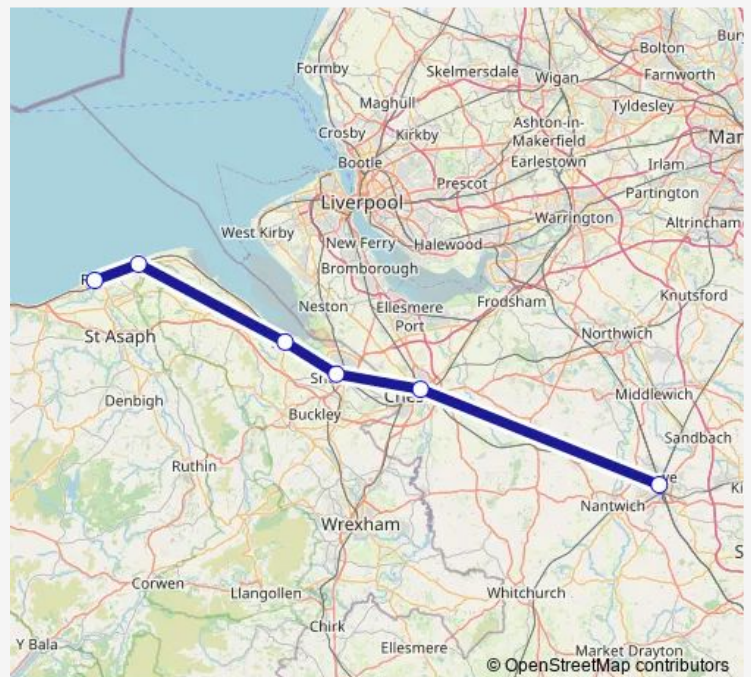

Rail Transport for Wales Rhyl - Crewe

[Go to website](#)

Direction

Crewe — Rhyl

6 stops

[Open route schedule](#)

Crewe

Chester

Wednesday 21:21

Thursday 21:21

Friday —

Saturday —

Sunday —

Route info

Direction: Crewe

Stops: 6

Trip Duration: 0 hour 54 min

Transport for Wales — Rhyl - Crewe

Direction

Rhyl — Crewe

6 stops

[Open route schedule](#)

Rhyl

Prestatyn