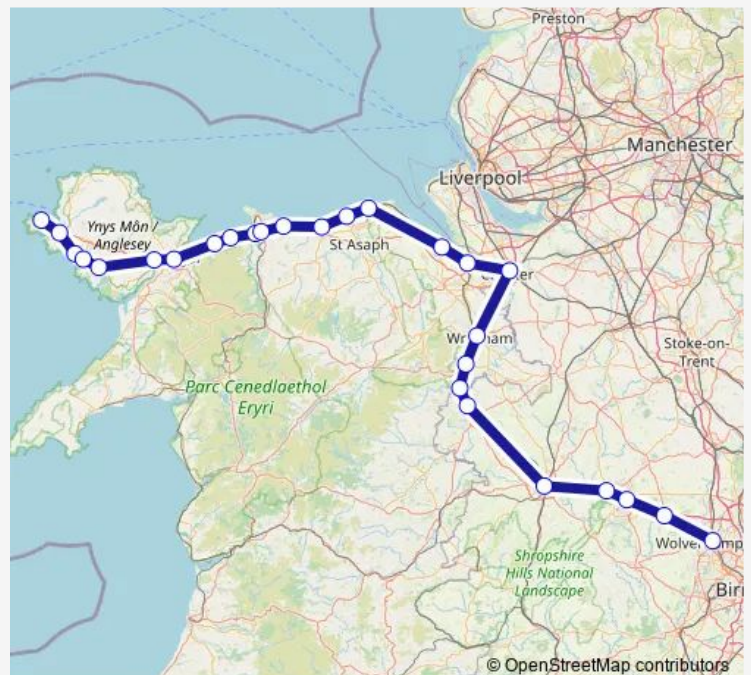

Thursday —

Friday —

Saturday 07:22-19:20

Sunday —

Route info

Direction: Holyhead

Stops: 27

Trip Duration: 3 hour 48 min

Transport for Wales — Holyhead - Wolverhampton

Gobowen

Shrewsbury

Wellington (Shropshire)

Telford Central

Cosford

Wolverhampton

Direction

Wolverhampton — Holyhead

27 stops

[Open route schedule](#)

Wolverhampton

Cosford

Telford Central

Wellington (Shropshire)

Shrewsbury

Saturday

07:41-15:41

Sunday

17:43

Route info

Direction: Wolverhampton

Stops: 27

Trip Duration: 3 hour 41 min