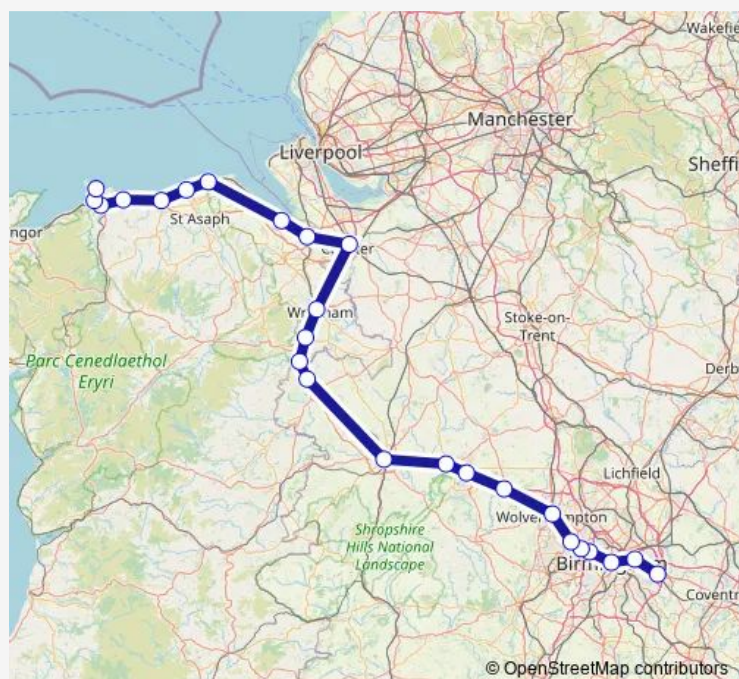

Rail Transport for Wales Birmingham International - Llandudno

[Go to website](#)

Direction

Birmingham International — Llandudno

26 stops

[Open route schedule](#)

Birmingham International

Stechford

Flint

Prestatyn

Rhyl

Route schedule

Birmingham International — Llandudno

Monday	—
Tuesday	—
Wednesday	—
Thursday	—
Friday	—
Saturday	17:08
Sunday	—

Route info

Direction: Birmingham International

Stops: 26

Trip Duration: 3 hour 32 min

Transport for Wales — Birmingham International - Llandudno

Abergele & Pensarn

Colwyn Bay

Llandudno Junction

Deganwy

Llandudno

Tuesday 17:08

Wednesday 17:08

Thursday 17:08

Friday 17:08

Saturday 17:08

Sunday —

Route info

Direction: Birmingham International