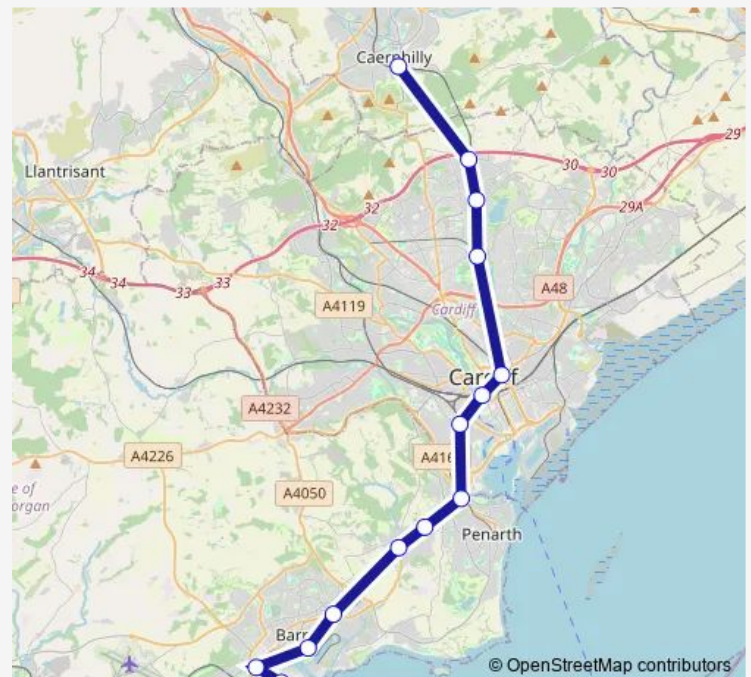

### Direction

Barry Island — Caerphilly

14 stops

[Open route schedule](#)

Barry Island

Barry

Barry Docks

Cadoxton

### Route schedule

Barry Island — Caerphilly

Monday 05:25-10:35

Tuesday 05:25-10:35

Wednesday 05:25-10:35

Thursday 05:25-10:35

Friday 05:25-05:27

Saturday 05:25

### Route info

Direction: Barry Island

Stops: 14

Trip Duration: 0 hour 56 min