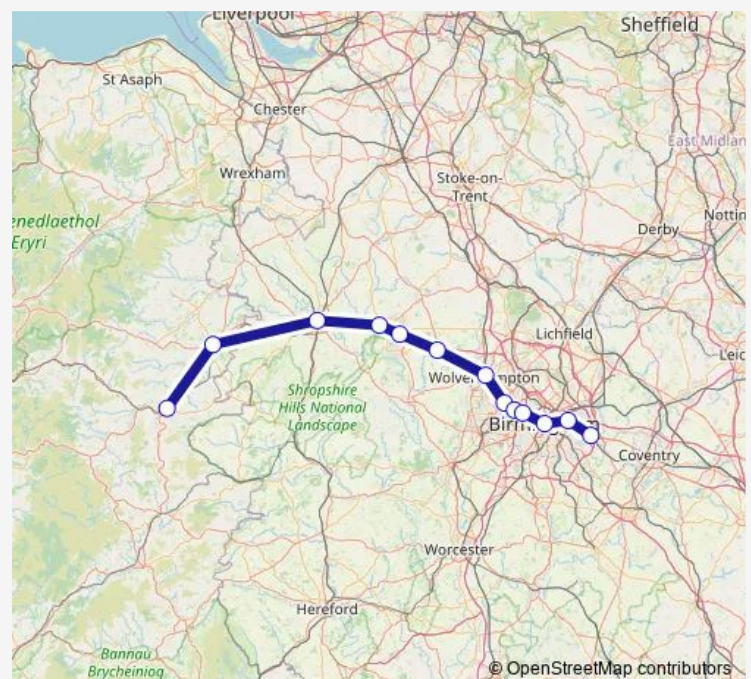

Rail Transport for Wales Newtown (Powys) - Birmingham International

[Go to website](#)

Direction

Newtown (Powys) — Birmingham International

13 stops

[Open route schedule](#)

- Newtown (Powys)
- Welshpool
- Shrewsbury
- Wellington (Shropshire)
- Telford Central
- Cosford
- Wolverhampton
- Dudley Port
- Sandwell & Dudley
- Smethwick Galton Bridge
- Birmingham New Street
- Stechford
- Birmingham International

Route schedule

Newtown (Powys) — Birmingham International

Monday	06:26-20:45
Tuesday	06:26-20:45
Wednesday	06:26-20:45
Thursday	06:26-20:45
Friday	06:26-20:45
Saturday	06:46-18:42
Sunday	10:39-20:40

Route info

Direction: Newtown (Powys)

Stops: 13

Trip Duration: 2 hour 11 min

Direction

Birmingham International — Newtown (Powys)

13 stops

[Open route schedule](#)

Birmingham International

Wednesday 08:08-20:08

Thursday 08:08-20:08

Friday 08:08-20:08

Saturday 08:08-20:09

Sunday 10:06-20:12

Route info

Direction: Birmingham International

Stops: 13