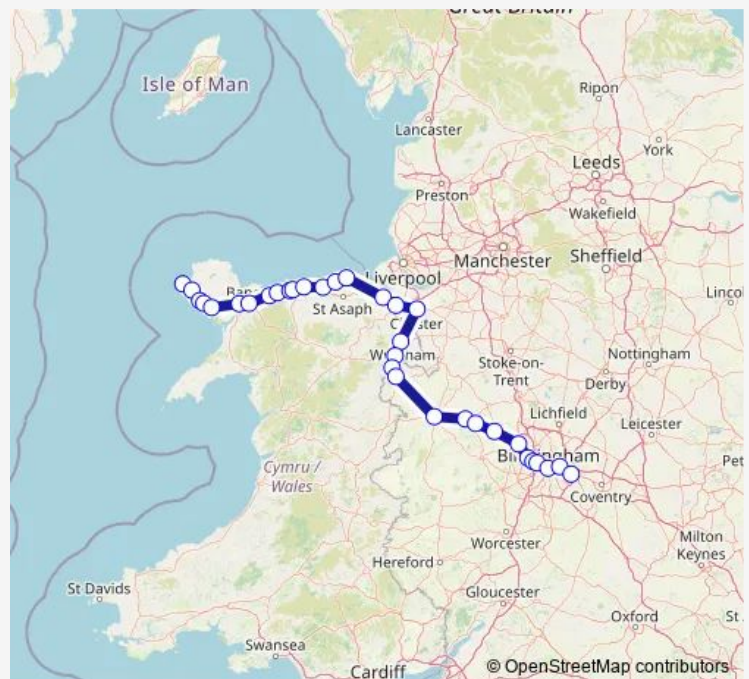

Prestatyn

Rhyl

Abergele & Pensarn

Route schedule

Birmingham International — Holyhead

Monday	13:08-15:08
Tuesday	13:08-15:08
Wednesday	13:08-15:08
Thursday	13:08-15:08
Friday	13:08-15:08
Saturday	13:08-15:08
Sunday	17:06

Route info

Direction: Birmingham International

Stops: 30

Trip Duration: 4 hour 22 min

Transport for Wales — Holyhead - Birmingham International

Colwyn Bay

Llandudno Junction

Conwy

Penmaenmawr

Llanfairfechan

Bangor (Gwynedd)

Llanfairpwll

Valley

Holyhead

Direction

Birmingham International — Holyhead

31 stops

[Open route schedule](#)

Birmingham International

Stechford

Birmingham New Street

Smethwick Galton Bridge

Sandwell & Dudley

Dudley Port