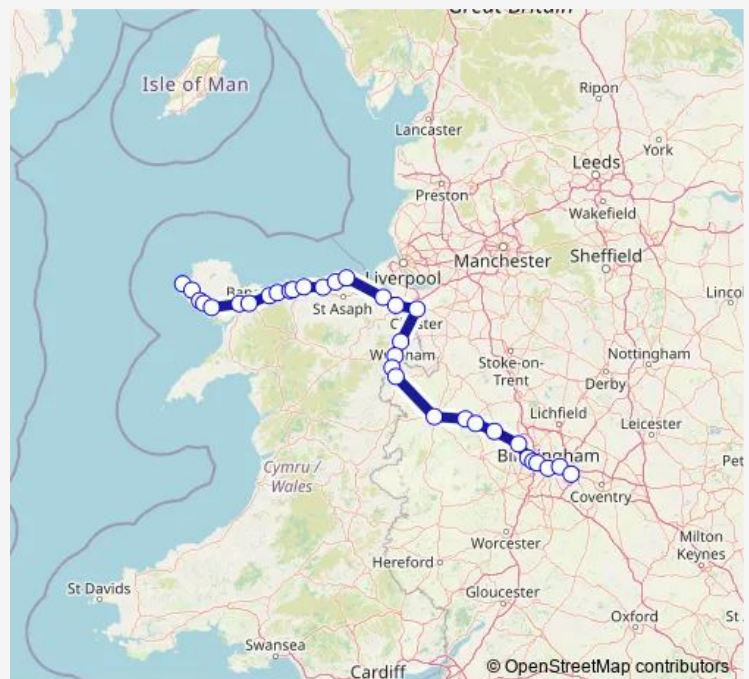

### Route schedule

Birmingham International — Holyhead

Monday	13:08-15:08
Tuesday	13:08-15:08
Wednesday	13:08-15:08
Thursday	13:08-15:08
Friday	13:08-15:08
Saturday	13:08-15:08
Sunday	17:06

### Route info

Direction: Birmingham International

Stops: 30

Trip Duration: 4 hour 22 min

Transport for Wales — Holyhead - Birmingham International

Colwyn Bay

Llandudno Junction

Conwy