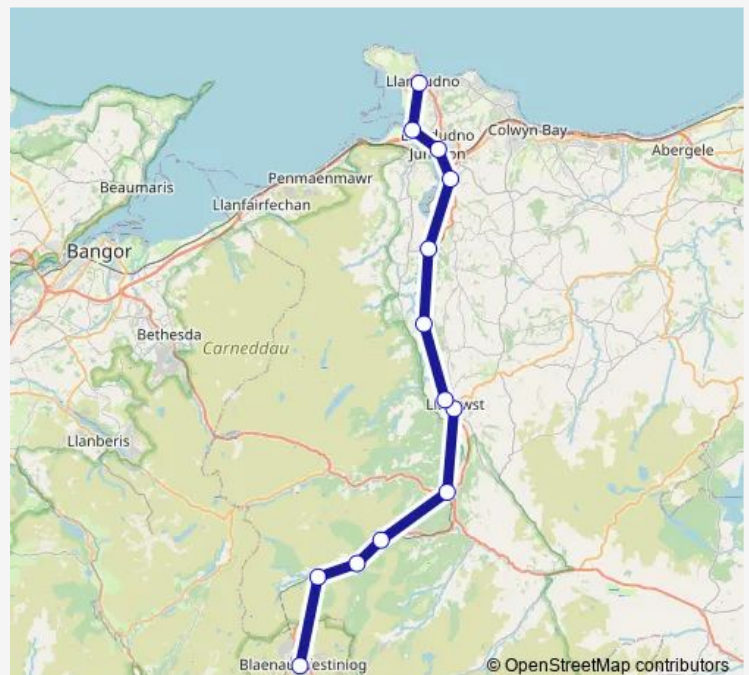

Saturday 10:12-19:04

Sunday 10:18-18:59

Route info

Direction: Llandudno

Stops: 13

Trip Duration: 1 hour 17 min

Direction

Blaenau Ffestiniog — Llandudno

13 stops

[Open route schedule](#)

Blaenau Ffestiniog

Roman Bridge

Dolwyddelan

Pont-y-Pant

Betws-y-Coed

Llanrwst