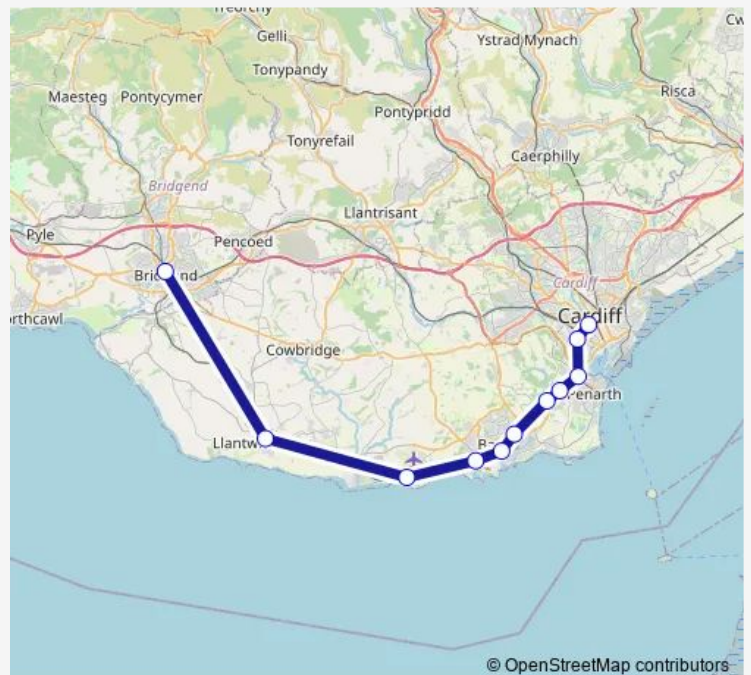

Rail Transport for Wales Bridgend - Cardiff Central

[Go to website](#)

Direction

Bridgend — Cardiff Central

4 stops

[Open route schedule](#)

Bridgend

Pontyclun

Ninian Park

Cardiff Central

Route schedule

Bridgend — Cardiff Central

Monday	00:04
Tuesday	—
Wednesday	—
Thursday	—
Friday	—
Saturday	—
Sunday	14:48-00:04 ⁺¹

Route info

Direction: Bridgend

Stops: 4

Trip Duration: 0 hour 27 min

Direction

Bridgend — Cardiff Central

11 stops

[Open route schedule](#)

Bridgend

Llantwit Major

Rhoose Cardiff Intl Airpor

Barry

Barry Docks

Cadoxton

Dinas Powys

Eastbrook

Cogan

Grangetown (Cardiff)

Cardiff Central