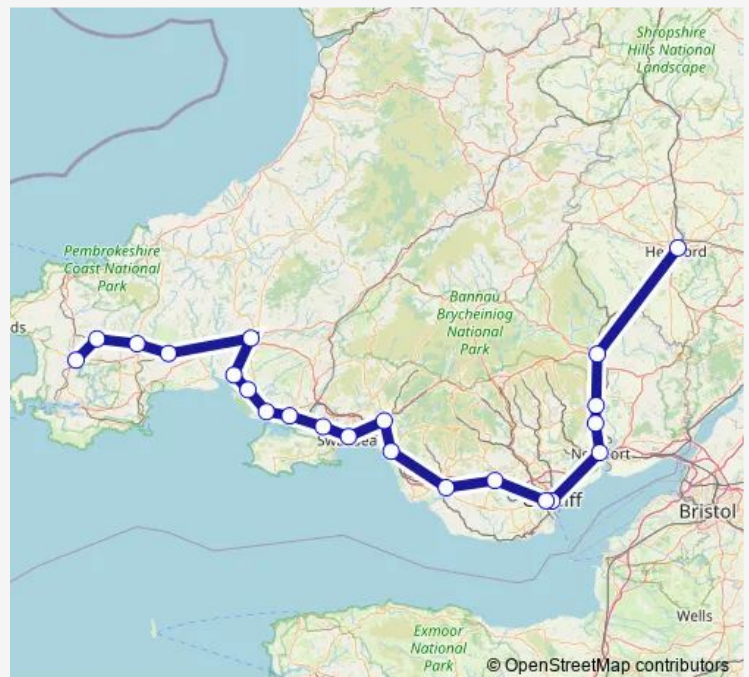

Newport (South Wales)

Cardiff Central

Ninian Park

Pontyclun

Bridgend

Port Talbot Parkway

Neath

Swansea

### Route schedule

Hereford — Haverfordwest

Monday —

Tuesday —

Wednesday —

Thursday —

Friday —

Saturday —

### Route info

Direction: Hereford

Stops: 22

Trip Duration: 3 hour 58 min

Transport for Wales Rail time schedules and route maps are available in an offline PDF at [busmaps.com](https://busmaps.com). Use the [busmaps.com](https://busmaps.com) website to see live bus times, train schedule or subway schedule, and step-by-step directions for all public transit in Cardiff