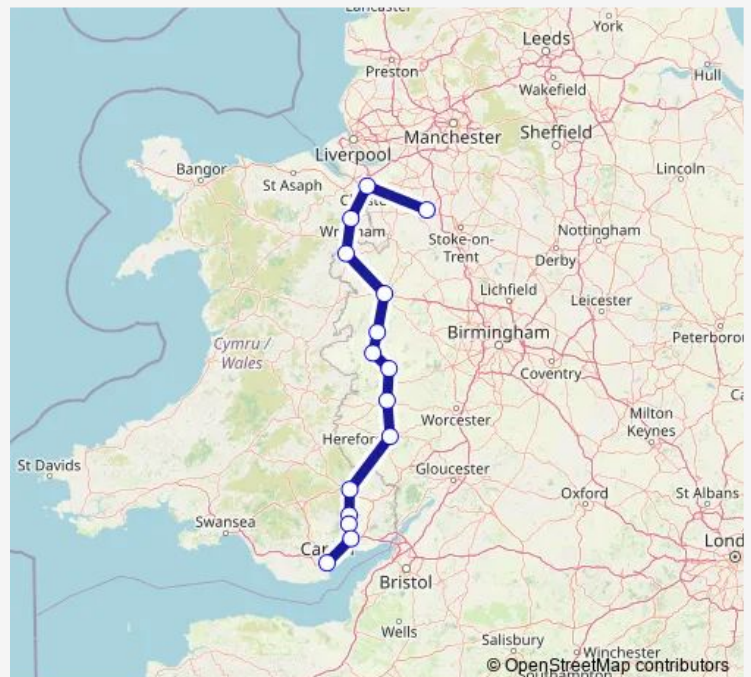

### Route info

Direction: Crewe

Stops: 13

Trip Duration: 3 hour 26 min

Transport for Wales — Crewe - Cardiff Central