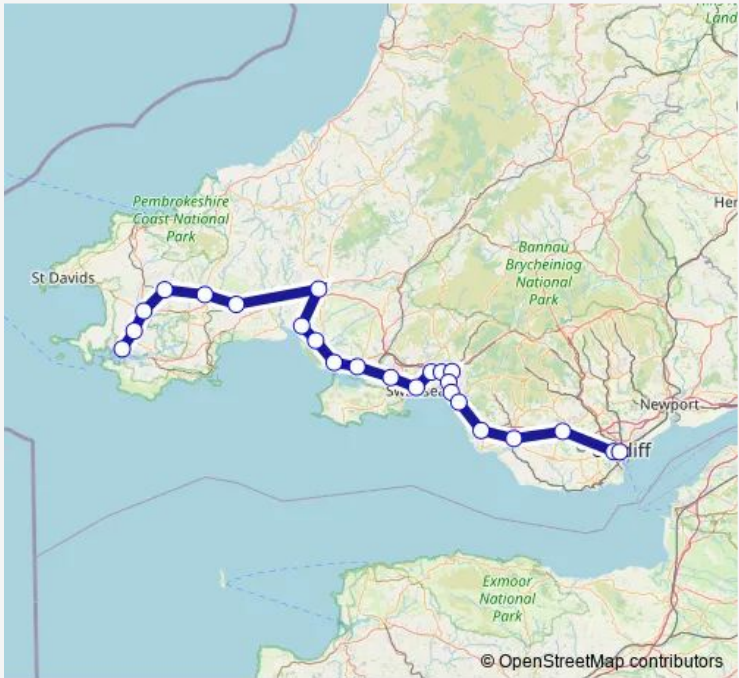

**Rail Transport for Wales Milford Haven - Cardiff Central**

[Go to website](#)

**Direction**  
 Milford Haven — Cardiff Central  
 25 stops  
[Open route schedule](#)

- Milford Haven
- Johnston (Pembrokeshire)
- Haverfordwest
- Clarbeston Road
- Clunderwen
- Whitland
- Carmarthen
- Ferryside
- Kidwelly
- Pembrey & Burry Port
- Llanelli
- Gowerton
- Swansea
- Llansamlet
- Skewen
- Neath
- Briton Ferry
- Baglan
- Port Talbot Parkway
- Pyle
- Bridgend

Route schedule  
 Milford Haven — Cardiff Central

Monday	20:35-20:38
Tuesday	20:35-20:38
Wednesday	20:35-20:38
Thursday	20:35-20:38
Friday	—
Saturday	—
Sunday	—

Route info  
 Direction: Milford Haven  
 Stops: 25  
 Trip Duration: 3 hour 30 min

Swansea

Llansamlet

Skewen

Neath

Briton Ferry

Baglan

Port Talbot Parkway

Pyle

## Route info

Direction: Milford Haven

Stops: 24

Trip Duration: 3 hour 7 min

Transport for Wales Rail time schedules and route maps are available in an offline PDF at [busmaps.com](https://busmaps.com). Use the [busmaps.com](https://busmaps.com) website to see live bus times, train schedule or subway schedule, and step-by-step directions for all public transit in Port Talbot