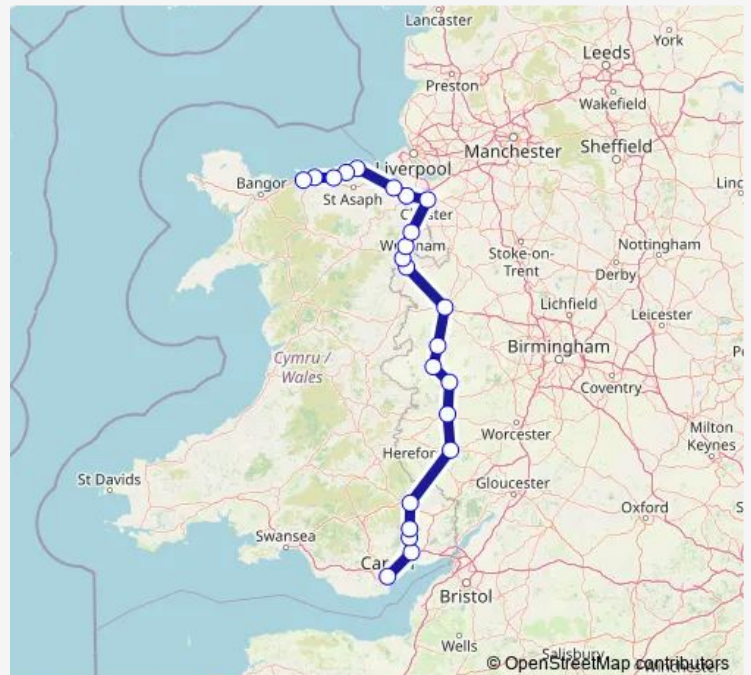

Rail Transport for Wales Cardiff Central - Llandudno Junction

[Go to website](#)

Direction

Cardiff Central — Llandudno Junction

24 stops

[Open route schedule](#)

- Cardiff Central
- Newport (South Wales)
- Cwmbran
- Pontypool & New Inn
- Abergavenny
- Hereford
- Leominster
- Ludlow
- Craven Arms
- Church Stretton
- Shrewsbury
- Wem
- Prees
- Wrenbury
- Nantwich
- Crewe
- Chester
- Shotton
- Flint
- Prestatyn
- Rhyl

Route schedule

Cardiff Central — Llandudno Junction

Monday	—
Tuesday	—
Wednesday	—
Thursday	—
Friday	—
Saturday	19:38
Sunday	—

Route info

Direction: Cardiff Central

Stops: 24

Trip Duration: 3 hour 58 min

Transport for Wales — Cardiff Central - Llandudno Junction

Monday 19:38

Tuesday 19:38

Wednesday 19:38

Thursday 19:38

Friday —

Saturday 19:38-19:39

Sunday —

Route info

Direction: Cardiff Central

Stops: 23

Trip Duration: 4 hour 20 min

Transport for Wales Rail time schedules and route maps are available in an offline PDF at busmaps.com. Use the busmaps.com website to see live bus times, train schedule or subway schedule, and step-by-step directions for all public transit in Newport