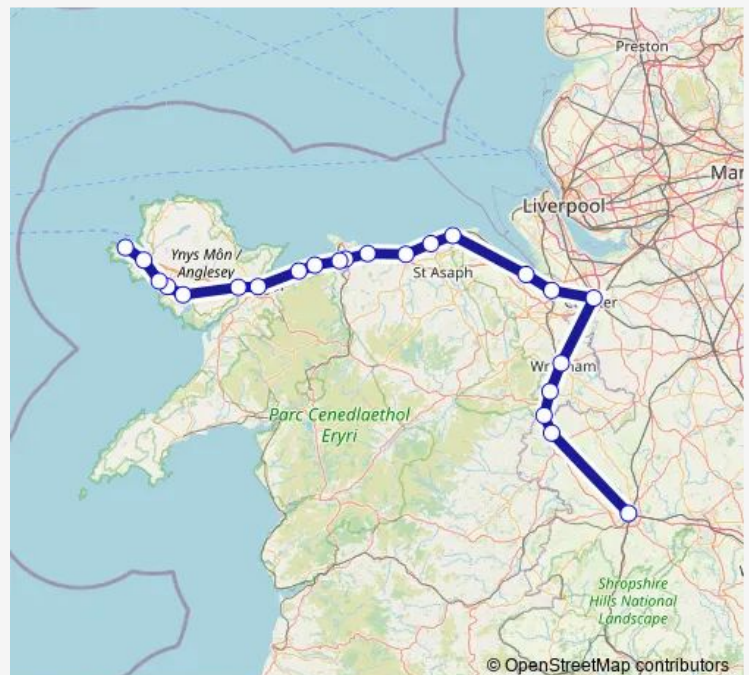

Rail Transport for Wales Shrewsbury - Holyhead

[Go to website](#)

Direction

Shrewsbury — Holyhead

23 stops

[Open route schedule](#)

Shrewsbury

Gobowen

Bodorgan

Ty Croes

Rhosneigr

Route schedule

Shrewsbury — Holyhead

Monday 12:25

Tuesday 12:25

Wednesday 12:25

Thursday 12:25

Friday 12:25

Saturday 12:25

Sunday 18:27

Route info

Direction: Shrewsbury

Stops: 23

Trip Duration: 2 hour 56 min