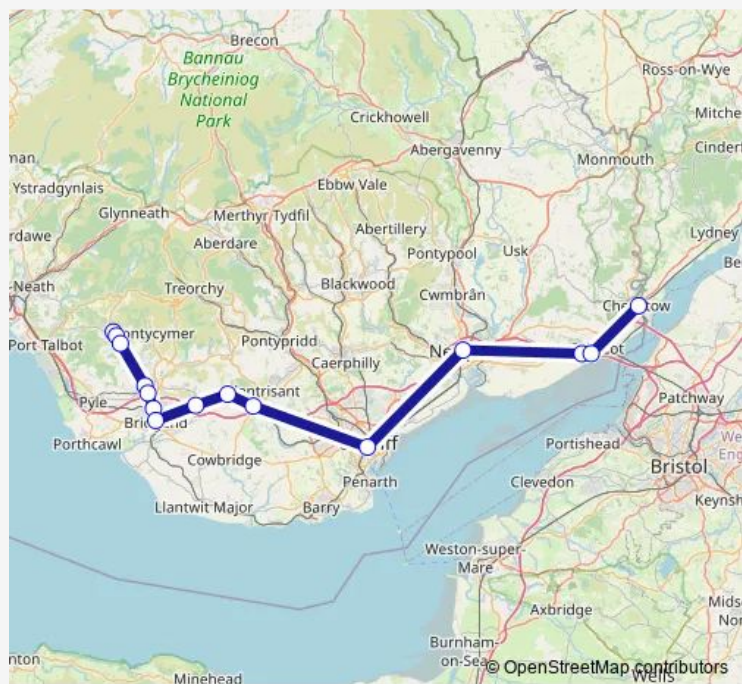

Rail Transport for Wales Maesteg - Chepstow

[Go to website](#)

Direction
 Maesteg — Chepstow
 15 stops
[Open route schedule](#)

- Maesteg
- Maesteg (Ewenny Road)
- Garth (Bridgend)
- Tondu
- Sarn
- Wildmill
- Bridgend
- Pencoed
- Llanharan
- Pontyclun
- Cardiff Central
- Newport (South Wales)
- Severn Tunnel Junction
- Caldicot
- Chepstow

Route schedule
 Maesteg — Chepstow

Monday	18:07
Tuesday	18:07
Wednesday	18:07
Thursday	18:07
Friday	—
Saturday	—
Sunday	—

Route info
 Direction: Maesteg
 Stops: 15
 Trip Duration: 1 hour 38 min

Transport for Wales Rail time schedules and route maps are available in an offline PDF at busmaps.com. Use the busmaps.com website to see live bus times, train schedule or subway schedule, and step-by-step directions for all public transit in Bridgend

The schedule is provided in the local timezone. Times with "(+1)" indicate departures on the next day.

PDF file created on 2025-01-31

2024 BusMaps.com - All Rights Reserved