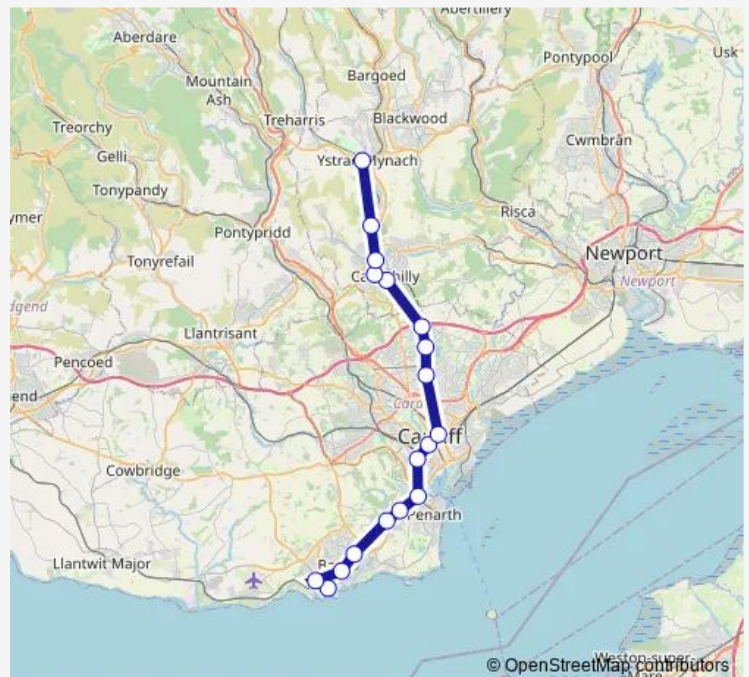

Rail Transport for Wales Ystrad Mynach - Barry Island

[Go to website](#)

Direction

Ystrad Mynach — Barry Island

18 stops

[Open route schedule](#)

- Ystrad Mynach
- Llanbradach
- Energlyn & Churchill Park
- Aber
- Caerphilly
- Lisvane & Thornhill
- Llanishen
- Heath High Level
- Cardiff Queen Street
- Cardiff Central
- Grangetown (Cardiff)
- Cogan
- Eastbrook
- Dinas Powys
- Cadoxton
- Barry Docks
- Barry
- Barry Island

Route schedule

Ystrad Mynach — Barry Island

Monday	06:23-21:35
Tuesday	06:23-21:35
Wednesday	06:23-21:35
Thursday	06:23-21:35
Friday	—
Saturday	—
Sunday	—

Route info

Direction: Ystrad Mynach

Stops: 18

Trip Duration: 1 hour 6 min

Direction

Barry Island — Ystrad Mynach

17 stops

[Open route schedule](#)

Barry Island

Barry

Barry Docks

Cadoxton

Sunday —

Route info

Direction: Barry Island

Stops: 18

Trip Duration: 1 hour 9 min

Transport for Wales Rail time schedules and route maps are available in an offline PDF at busmaps.com. Use the busmaps.com website to see live bus times, train schedule or subway schedule, and step-by-step directions for all public transit in Cardiff