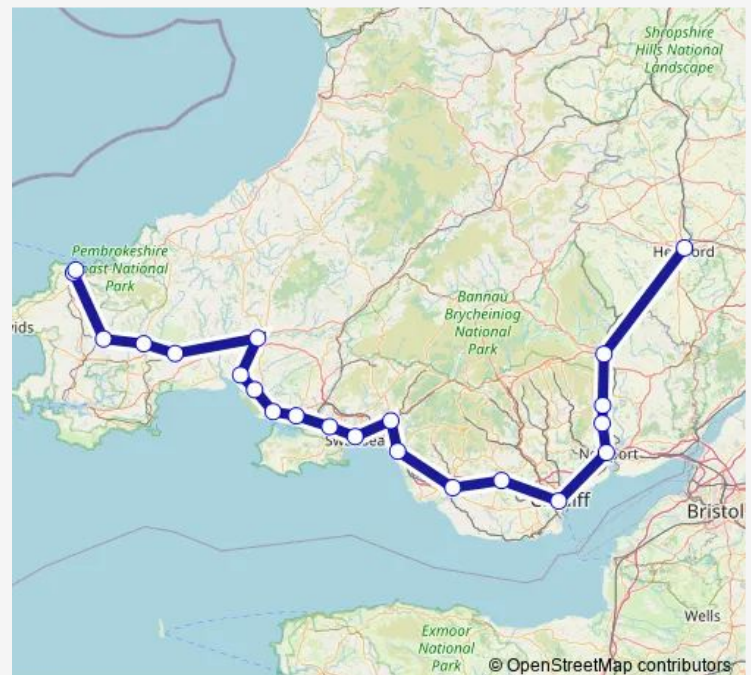

### Route info

Direction: Hereford

Stops: 24

Trip Duration: 4 hour 19 min

Transport for Wales — Hereford - Fishguard Harbour

Clarbeston Road

Fishguard & Goodwick

Fishguard Harbour

## Direction

Hereford — Fishguard Harbour

22 stops

[Open route schedule](#)

Hereford

Abergavenny

Pontypool & New Inn

Cwmbran

Newport (South Wales)

Cardiff Central

Pontyclun

Bridgend

Port Talbot Parkway

Neath

Swansea

Gowerton

## Route schedule

Hereford — Fishguard Harbour

Monday

—

Tuesday

—

Wednesday

—