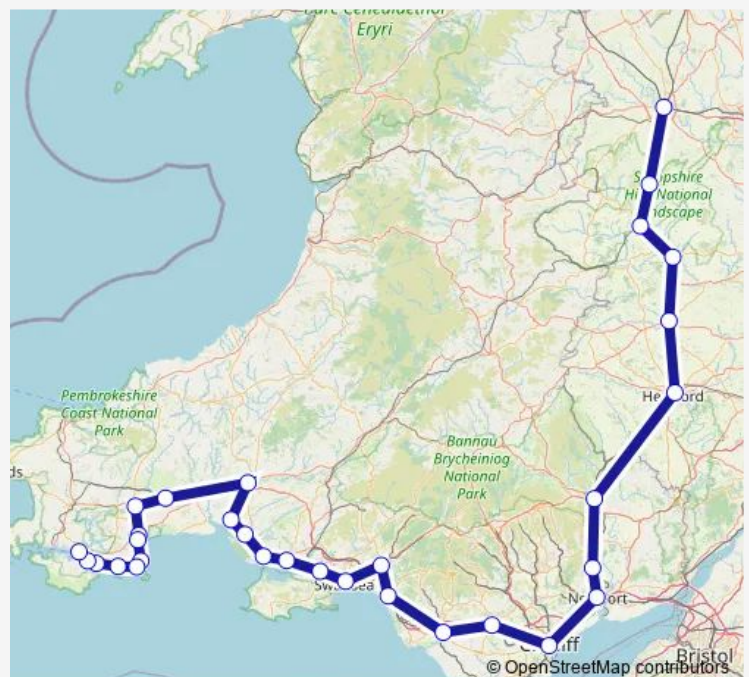

Port Talbot Parkway

Neath

Swansea

Gowerton

Llanelli

Pembrey & Burry Port

Kidwelly

Ferryside

Carmarthen

Route schedule

Shrewsbury — Pembroke Dock

Monday —

Tuesday —

Wednesday —

Thursday —

Friday 14:48

Saturday —

Sunday —

Route info

Direction: Shrewsbury

Stops: 31

Trip Duration: 5 hour 24 min

Whitland

Narberth

Kilgetty

Saundersfoot

Tenby

Penally

Manorbier

Lamphey

Pembroke

Pembroke Dock