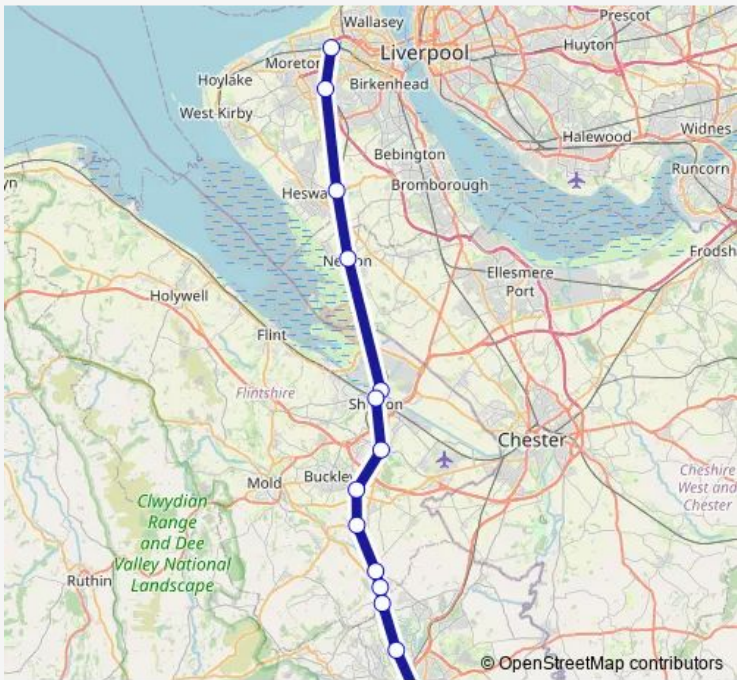

Rail Transport for Wales Bidston - Wrexham General

[Go to website](#)

Direction
Wrexham General — Bidston
14 stops
[Open route schedule](#)

- Wrexham General
- Gwersyllt
- Cefn-y-Bedd
- Caergwrle
- Hope (Flintshire)
- Penyffordd
- Buckley
- Hawarden
- Shotton
- Hawarden Bridge
- Neston
- Heswall
- Upton
- Bidston

Route schedule
Wrexham General — Bidston

Monday	06:20-19:44
Tuesday	06:20-19:44
Wednesday	06:20-19:44
Thursday	06:20-19:44
Friday	06:20-19:44
Saturday	06:22
Sunday	08:44-09:42

Route info
Direction: Wrexham General
Stops: 14
Trip Duration: 1 hour 1 min