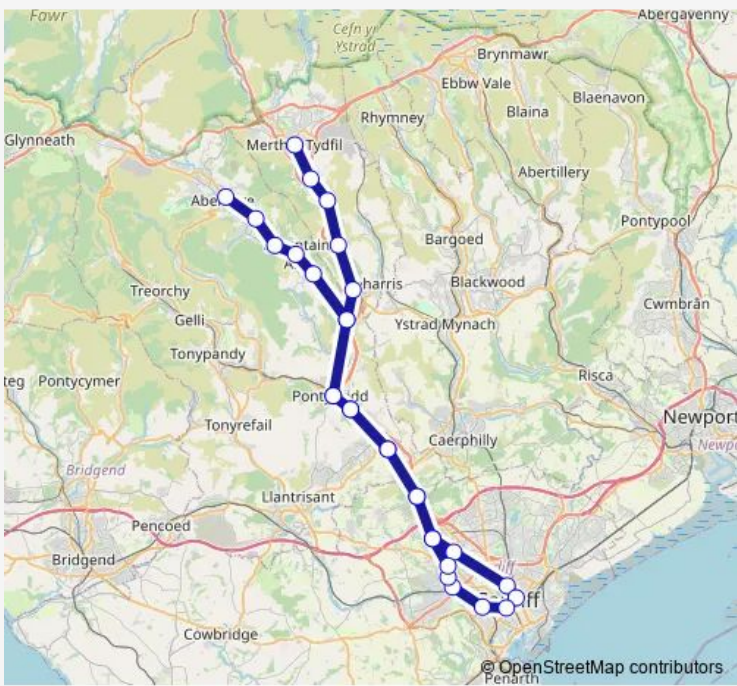

Direction
 Merthyr Tydfil — Aberdare
 30 stops
[Open route schedule](#)

- Merthyr Tydfil
- Pentre-Bach
- Troed-y-Rhiw
- Merthyr Vale
- Quakers Yard
- Abercynon
- Pontypridd
- Treforest
- Treforest Estate
- Taffs Well
- Radyr
- Llandaf
- Cathays
- Cardiff Queen Street
- Cardiff Central
- Ninian Park
- Waun-gron Park
- Fairwater
- Danescourt
- Radyr
- Taffs Well

Route schedule
 Merthyr Tydfil — Aberdare

Monday	06:08-21:38
Tuesday	06:08-21:38
Wednesday	06:08-21:38
Thursday	06:08-21:38
Friday	06:08-21:38
Saturday	06:08-21:38
Sunday	—

Route info
 Direction: Merthyr Tydfil
 Stops: 30
 Trip Duration: 2 hour 7 min