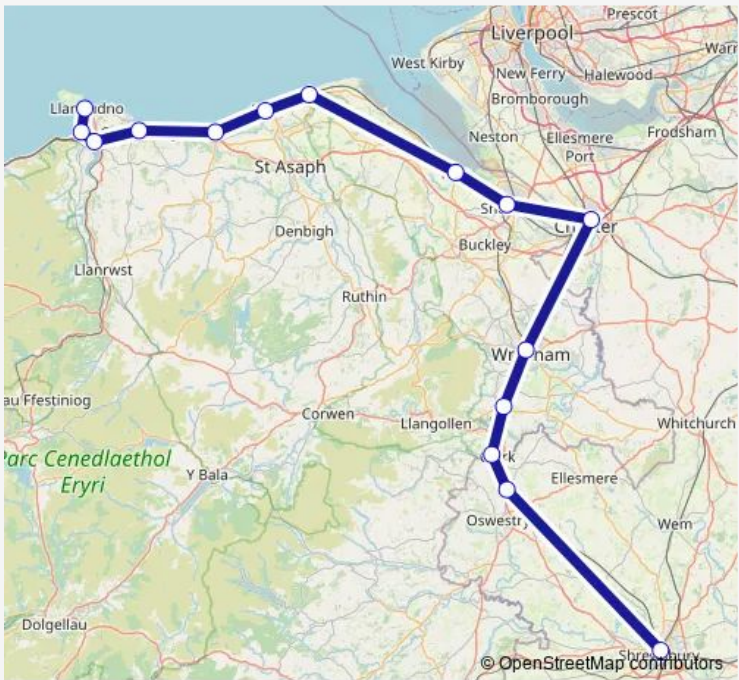

Direction
 Llandudno — Shrewsbury
 15 stops
[Open route schedule](#)

- Llandudno
- Deganwy
- Llandudno Junction
- Colwyn Bay
- Abergele & Pensarn
- Rhyl
- Prestatyn
- Flint
- Shotton
- Chester
- Wrexham General
- Ruabon
- Chirk
- Gobowen
- Shrewsbury

Route schedule
 Llandudno — Shrewsbury

Monday	—
Tuesday	—
Wednesday	—
Thursday	—
Friday	—
Saturday	06:04
Sunday	—

Route info
 Direction: Llandudno
 Stops: 15
 Trip Duration: 2 hour 21 min

Transport for Wales Rail time schedules and route maps are available in an offline PDF at busmaps.com. Use the busmaps.com website to see live bus times, train schedule or subway schedule, and step-by-step directions for all public transit in Conwy

The schedule is provided in the local timezone. Times with "(+1)" indicate departures on the next day.

PDF file created on 2024-12-20

2024 BusMaps.com - All Rights Reserved