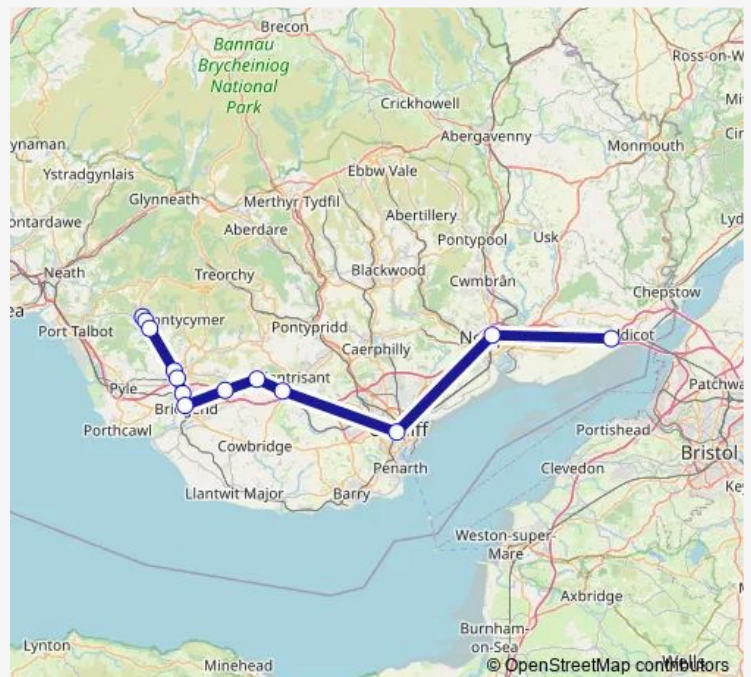

Severn Tunnel Junction

### Route schedule

Maesteg — Severn Tunnel Junction

Monday 22:19

Tuesday 22:19

Wednesday 22:19

Thursday 22:19

Friday —

Saturday —

### Route info

Direction: Maesteg

Stops: 13

Trip Duration: 1 hour 30 min

## Route schedule

Severn Tunnel Junction — Maesteg

Monday	—
Tuesday	06:28
Wednesday	06:28
Thursday	06:28
Friday	06:28
Saturday	—
Sunday	—