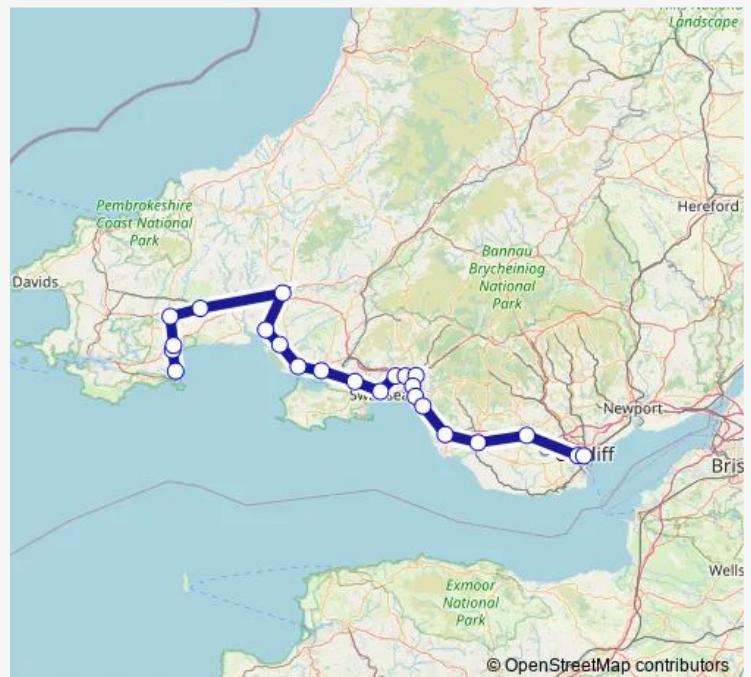

Rail Transport for Wales Tenby - Cardiff Central

[Go to website](#)

**Direction**

Tenby — Cardiff Central

23 stops

[Open route schedule](#)

- Tenby
- Saundersfoot
- Kilgetty
- Narberth
- Whitland
- Carmarthen
- Ferryside
- Kidwelly
- Pembrey & Burry Port
- Llanelli
- Gowerton
- Swansea
- Llansamlet
- Skewen
- Neath
- Briton Ferry
- Baglan
- Port Talbot Parkway
- Pyle
- Bridgend
- Pontyclun

Route schedule

Tenby — Cardiff Central

Monday	20:10
Tuesday	20:10
Wednesday	20:10
Thursday	20:10
Friday	20:10
Saturday	19:56
Sunday	—

Route info

Direction: Tenby

Stops: 23

Trip Duration: 2 hour 55 min

Ninian Park

Cardiff Central

Transport for Wales Rail time schedules and route maps are available in an offline PDF at [busmaps.com](https://busmaps.com). Use the [busmaps.com](https://busmaps.com) website to see live bus times, train schedule or subway schedule, and step-by-step directions for all public transit in Port Talbot