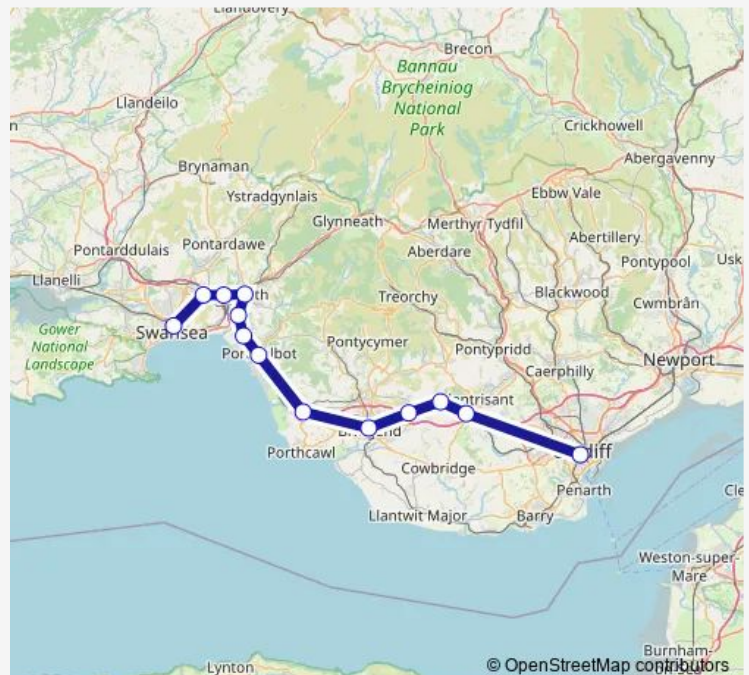

Thursday 23:18

Friday —

Saturday —

Sunday 22:30

Route info

Direction: Cardiff Central

Stops: 13

Trip Duration: 1 hour 26 min

Direction

Cardiff Central — Swansea

14 stops

[Open route schedule](#)

Cardiff Central

Ninian Park

Pontyclun

Llanharan

Pencoed

Bridgend

Pyle

Port Talbot Parkway

Baglan

Briton Ferry

Neath

Skewen