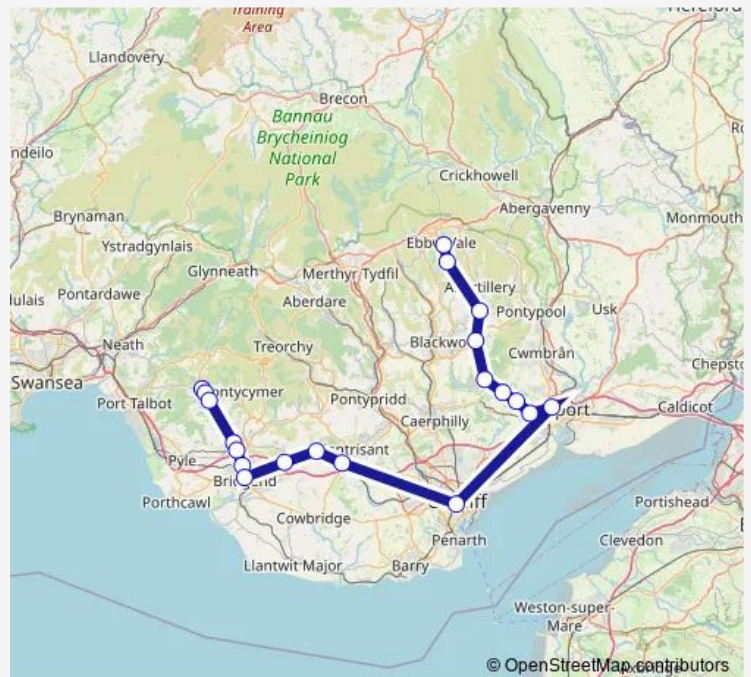

Maesteg

Route schedule

Ebbw Vale Town — Maesteg

Monday 06:07-18:07

Tuesday 06:07-18:07

Wednesday 06:07-18:07

Thursday 06:07-18:07

Friday 06:07-18:07

Saturday 06:00-18:07

Sunday —

Route info

Direction: Ebbw Vale Town

Stops: 19

Trip Duration: 2 hour 4 min

Direction

Maesteg — Ebbw Vale Town

20 stops

[Open route schedule](#)

Maesteg

Maesteg (Ewenny Road)

Garth (Bridgend)

Tondu

Sarn

Wildmill

Direction: Maesteg

Stops: 20

Trip Duration: 2 hour 7 min

Direction

Ebbw Vale Town — Maesteg

20 stops

[Open route schedule](#)

Ebbw Vale Town