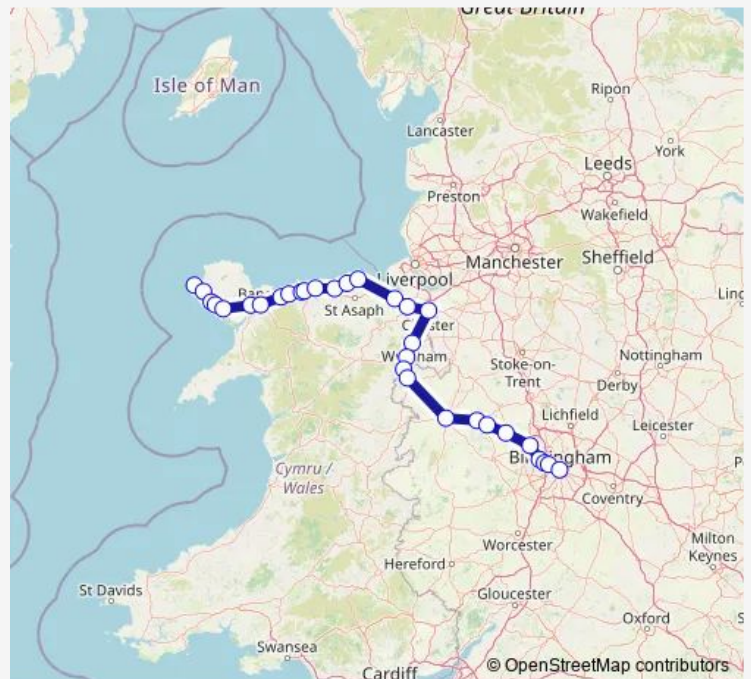

Thursday —

Friday —

Saturday 19:20

Sunday —

Route info

Direction: Holyhead

Stops: 32

Trip Duration: 4 hour 10 min

Prees

Wem

Shrewsbury

Wellington (Shropshire)

Telford Central

Cosford

Wolverhampton

Dudley Port

Route schedule

Holyhead — Birmingham New Street

Monday 19:20

Tuesday 19:20

Wednesday 19:20

Thursday 19:20

Friday 19:20

Saturday 19:20

Sunday —

Route info

Direction: Holyhead

Stops: 31

Trip Duration: 4 hour 10 min

Cosford

Wolverhampton

Dudley Port