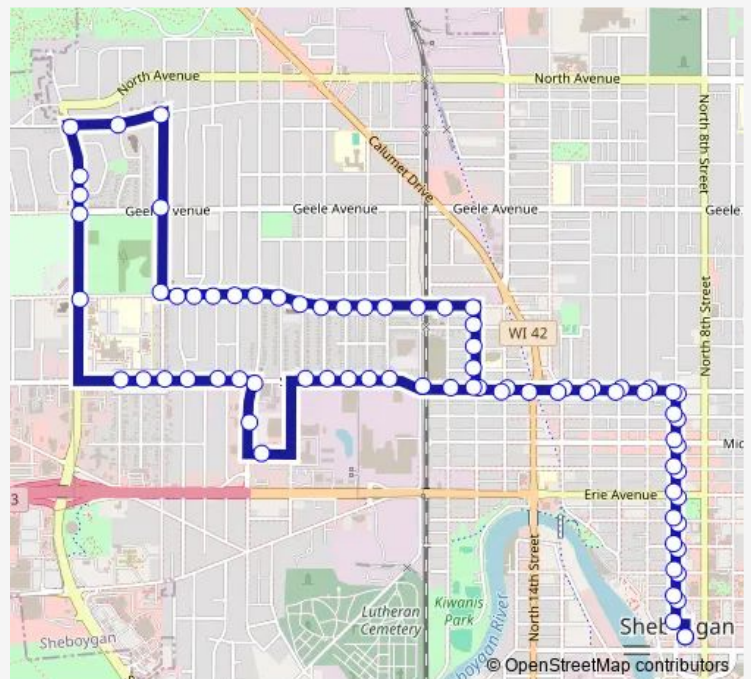

Bus 7 North

[Go to website](#)

Direction
 Downtown Transit Center — Downtown Transit Center

76 stops

[Open route schedule](#)

- Downtown Transit Center
- N. 9th St. & New York Ave.
- N. 9th St. & Wisconsin Ave. (Mead Public Library)
- N. 9th St. & Niagara Ave.
- N. 9th St. & Ontario Ave.
- N. 9th St. & Erie Ave.
- N. 9th St. & St. Clair Ave.
- N. 9th St. & Michigan Ave.
- N. 9th St. & Huron Ave.
- N. 9th St. & Superior Ave.
- Superior Ave. & N. 10th St.
- Superior Ave. & N. 11th St.
- Superior Ave. & N. 12th St.
- Superior Ave. & N. 13th St.
- Superior Ave. & N. 15th St.
- Superior Ave. & N. 16th St.
- Superior Ave. & N. 17th St.
- Superior Ave. & N. 18th St.
- Superior Ave. & N. 19th St.
- Superior Ave. & N. 20th St.
- Superior Ave. & N. 21st St.

Route schedule

Downtown Transit Center — Downtown Transit Center

Monday	05:15-19:45
Tuesday	05:15-19:45
Wednesday	05:15-19:45
Thursday	05:15-19:45
Friday	05:15-19:45
Saturday	08:45-14:45
Sunday	—

Route info

Direction: Downtown Transit Center

Stops: 76

Trip Duration: 0 hour 28 min

7 North

Superior Ave. & N. 22nd St.

Superior Ave. & N. 23rd St.

Aurora Clinic North/Sheboygan Police Department

Pick N Save (North)

N. 25th St. & Superior Ave.

Superior Ave. & N. 26th St.

Superior Ave. & N. 27th St.

Superior Ave. & N. 28th St.

Superior Ave. & N. 29th St.

Superior Ave. & N. 30th St.

St. Nicholas Hospital

N. Taylor Dr. & Saemann Ave.