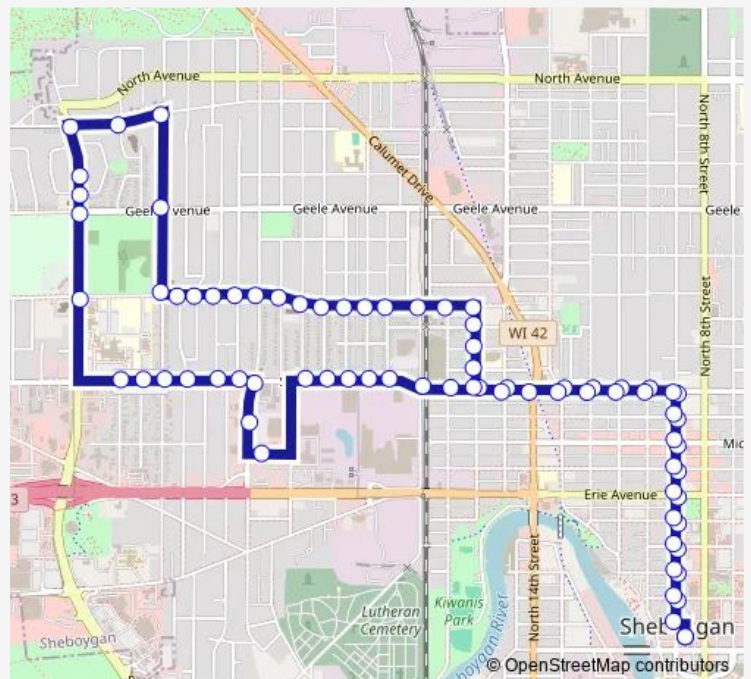

## Bus 7 North

[Go to website](#)

**Direction**  
 Downtown Transit Center — Downtown Transit Center  
 76 stops  
[Open route schedule](#)

- Downtown Transit Center
- N. 9th St. & New York Ave.
- N. 9th St. & Wisconsin Ave. (Mead Public Library)
- N. 9th St. & Niagara Ave.
- N. 9th St. & Ontario Ave.
- N. 9th St. & Erie Ave.
- N. 9th St. & St. Clair Ave.
- N. 9th St. & Michigan Ave.
- N. 9th St. & Huron Ave.
- N. 9th St. & Superior Ave.
- Superior Ave. & N. 10th St.
- Superior Ave. & N. 11th St.
- Superior Ave. & N. 12th St.
- Superior Ave. & N. 13th St.
- Superior Ave. & N. 15th St.
- Superior Ave. & N. 16th St.
- Superior Ave. & N. 17th St.
- Superior Ave. & N. 18th St.
- Superior Ave. & N. 19th St.
- Superior Ave. & N. 20th St.
- Superior Ave. & N. 21st St.

### Route schedule

Downtown Transit Center — Downtown Transit Center

Monday	05:15-19:45
Tuesday	05:15-19:45
Wednesday	05:15-19:45
Thursday	05:15-19:45
Friday	05:15-19:45
Saturday	08:45-14:45
Sunday	—

### Route info

Direction: Downtown Transit Center  
 Stops: 76  
 Trip Duration: 0 hour 28 min

7 North

Superior Ave. & N. 22nd St.

Superior Ave. & N. 23rd St.

Aurora Clinic North/Sheboygan Police Department

Pick N Save (North)

N. 25th St. & Superior Ave.

Superior Ave. & N. 26th St.

Superior Ave. & N. 27th St.

Superior Ave. & N. 28th St.

Superior Ave. & N. 29th St.

Superior Ave. & N. 30th St.

St. Nicholas Hospital