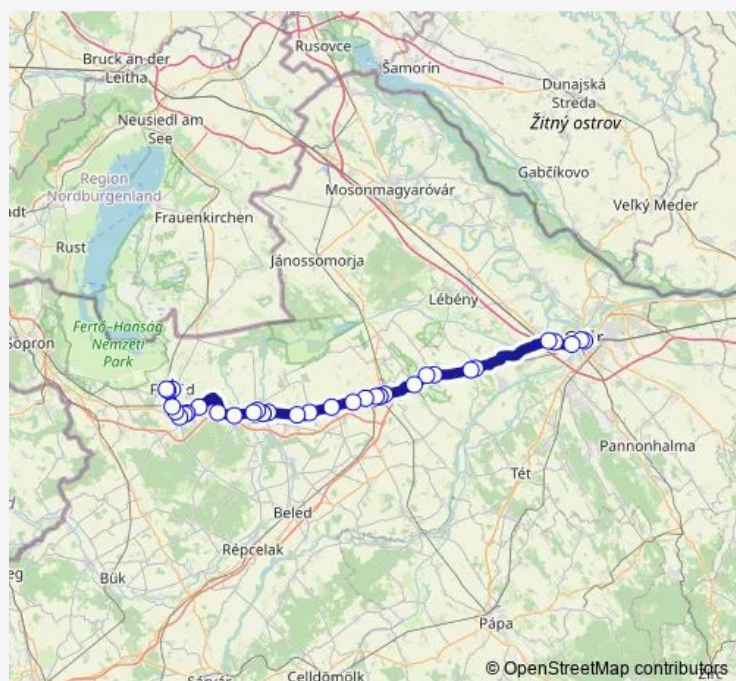

Thursday 04:45-20:10

Friday 04:45-20:10

Saturday —

Sunday —

Route info

Direction: Győr, autóbusz-állomás

Stops: 35

Trip Duration: 1 hour 28 min