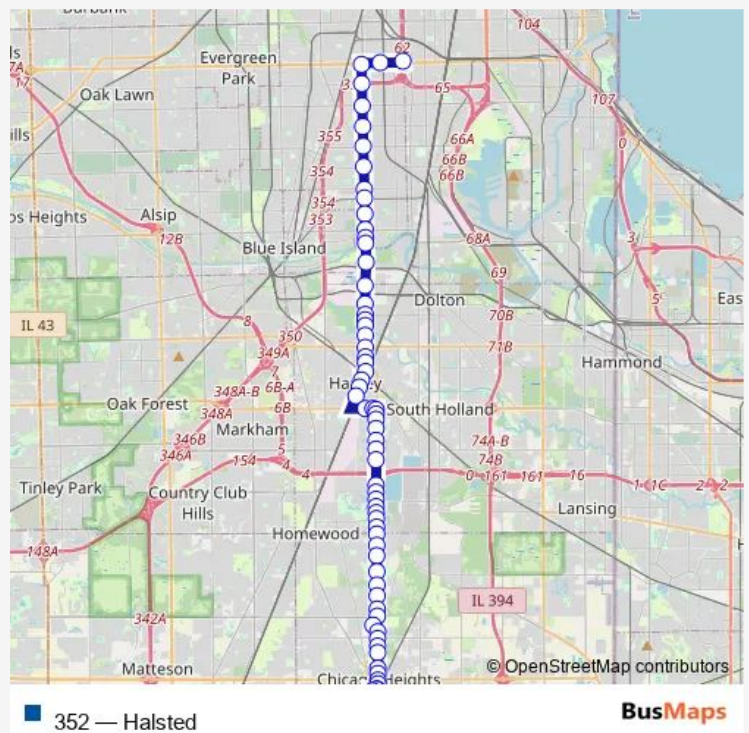

Halsted St & 124th St

Halsted / 127th

Halsted St & 128th Pl

Halsted St & 129th Pl

Halsted St & 134th St/Forest View Ave

Halsted / 138th

Halsted / 142nd / Loeffel

Halsted / 144th

Halsted / 145th (Riverdale)

Halsted / 146th / Shore

Halsted / 145th (Harvey)

Route schedule

95th/Dan Ryan CTA Station Bay J — Pace Chicago Hgts Terminal Bay 2

Monday	03:07-02:39 ⁺¹
Tuesday	03:09-02:39 ⁺¹
Wednesday	03:09-02:39 ⁺¹
Thursday	03:09-02:39 ⁺¹
Friday	03:09-02:39 ⁺¹
Saturday	03:09-02:36 ⁺¹
Sunday	03:06-02:37 ⁺¹

Route info

Direction: 95th/Dan Ryan CTA Station Bay J

Stops: 64

Trip Duration: 1 hour 8 min

352 — Halsted

Halsted St & Sibley Blvd/147th St

Morgan St & Halsted St/149th St

Morgan St & 150th St

Morgan St & 152nd St/Park Ave

Pace Harvey TC Bay B

Park Ave & 155th St

Park Ave & 157th St

159th St & Lathrop Ave

159th St & Woodbridge

Halsted St & 159th St

Halsted St & 160th St