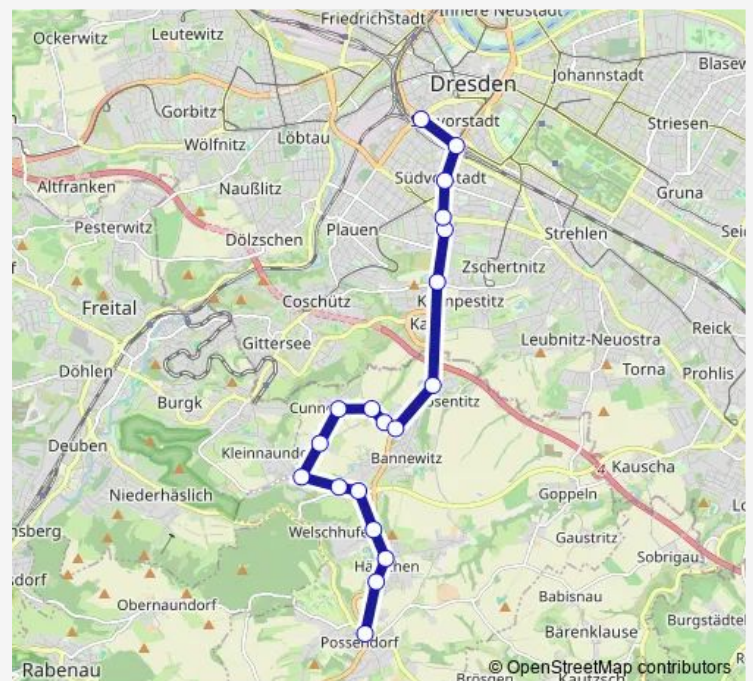

Direction

Bannewitz Wendepplatz — Bannewitz Boderitzer Straße

9 stops

[Open route schedule](#)

Bannewitz Wendepplatz

Bannewitz Neues Leben

Bannewitz Siedlung

Bannewitz Neubannewitz

Tuesday 06:15-15:39

Wednesday 06:15-15:39

Thursday 06:15-15:39

Friday 06:15-15:39

Saturday —

Sunday —

Route info

Direction: Bannewitz Wendepplatz

Stops: 9

Trip Duration: 0 hour 12 min

Direction

Bannewitz Nöthnitz — Bannewitz Wendeplatz

10 stops

[Open route schedule](#)

Bannewitz Nöthnitz

Bannewitz Boderitzer Straße

Thursday 16:15

Friday 16:15

Saturday —

Sunday —

Route info

Direction: Bannewitz Windbergstraße

Stops: 18

Trip Duration: 0 hour 29 min